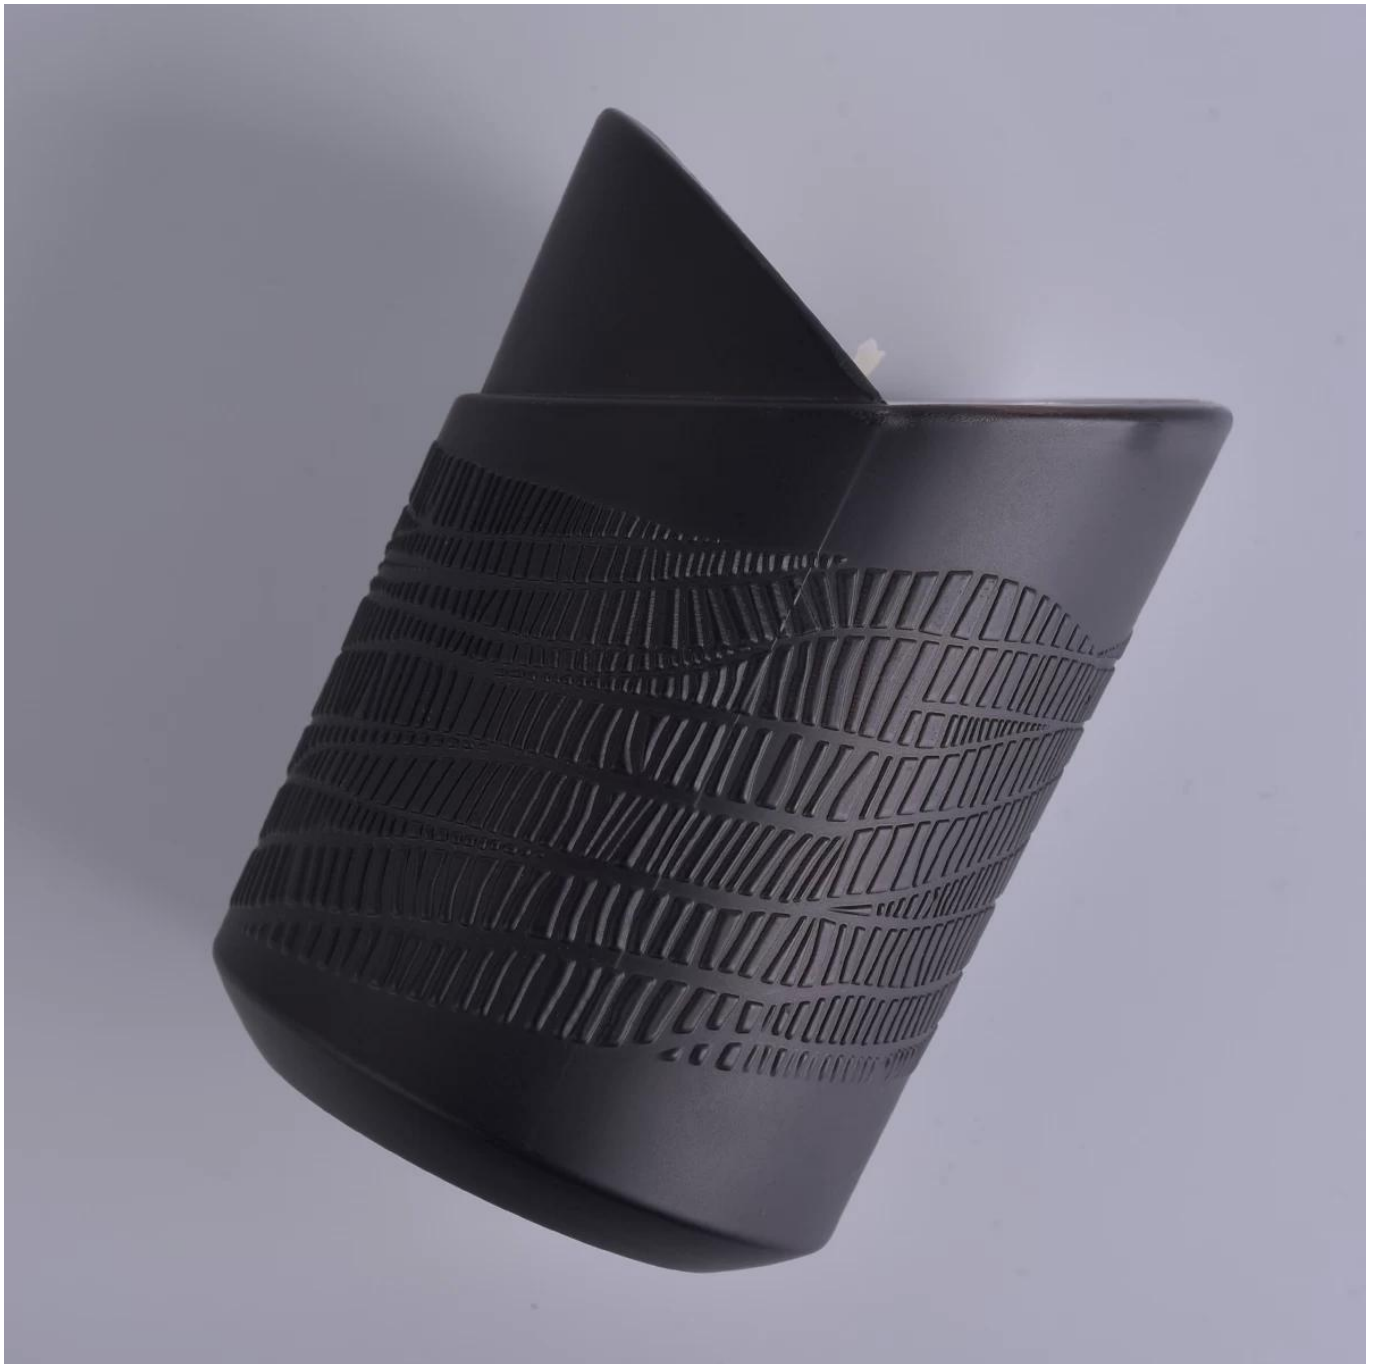

Excellent After-service

problem solved within 24 hours

Product Description

Product name	heart shape glass candle holder, electroplated black candle jar new design
Specification	Caliber: 78.3mm Peak: 113mm Nadir: 95.4mm Bottom diameter: 77.6mm Weight: 402g Capacity: 289ml Wall thickness: 4mm
Sample time	1. 5 days if at exist shaped and size of glass 2. 15 days if need new shape or size of glass
Packing	Normal packing, Individual gift box, PVC box, window box, color box, white box, etc
Delivery time	Within 35 days after the sample and order confirmed
Payment term	30% deposit by T/T in advance and the balance against the copy of B/L
Shipment	By sea, by air, by Express and your shipping agent is acceptable
Usage Occasion	Home decor, Wedding Decoration, Wedding Favors, Decoration enhancement,