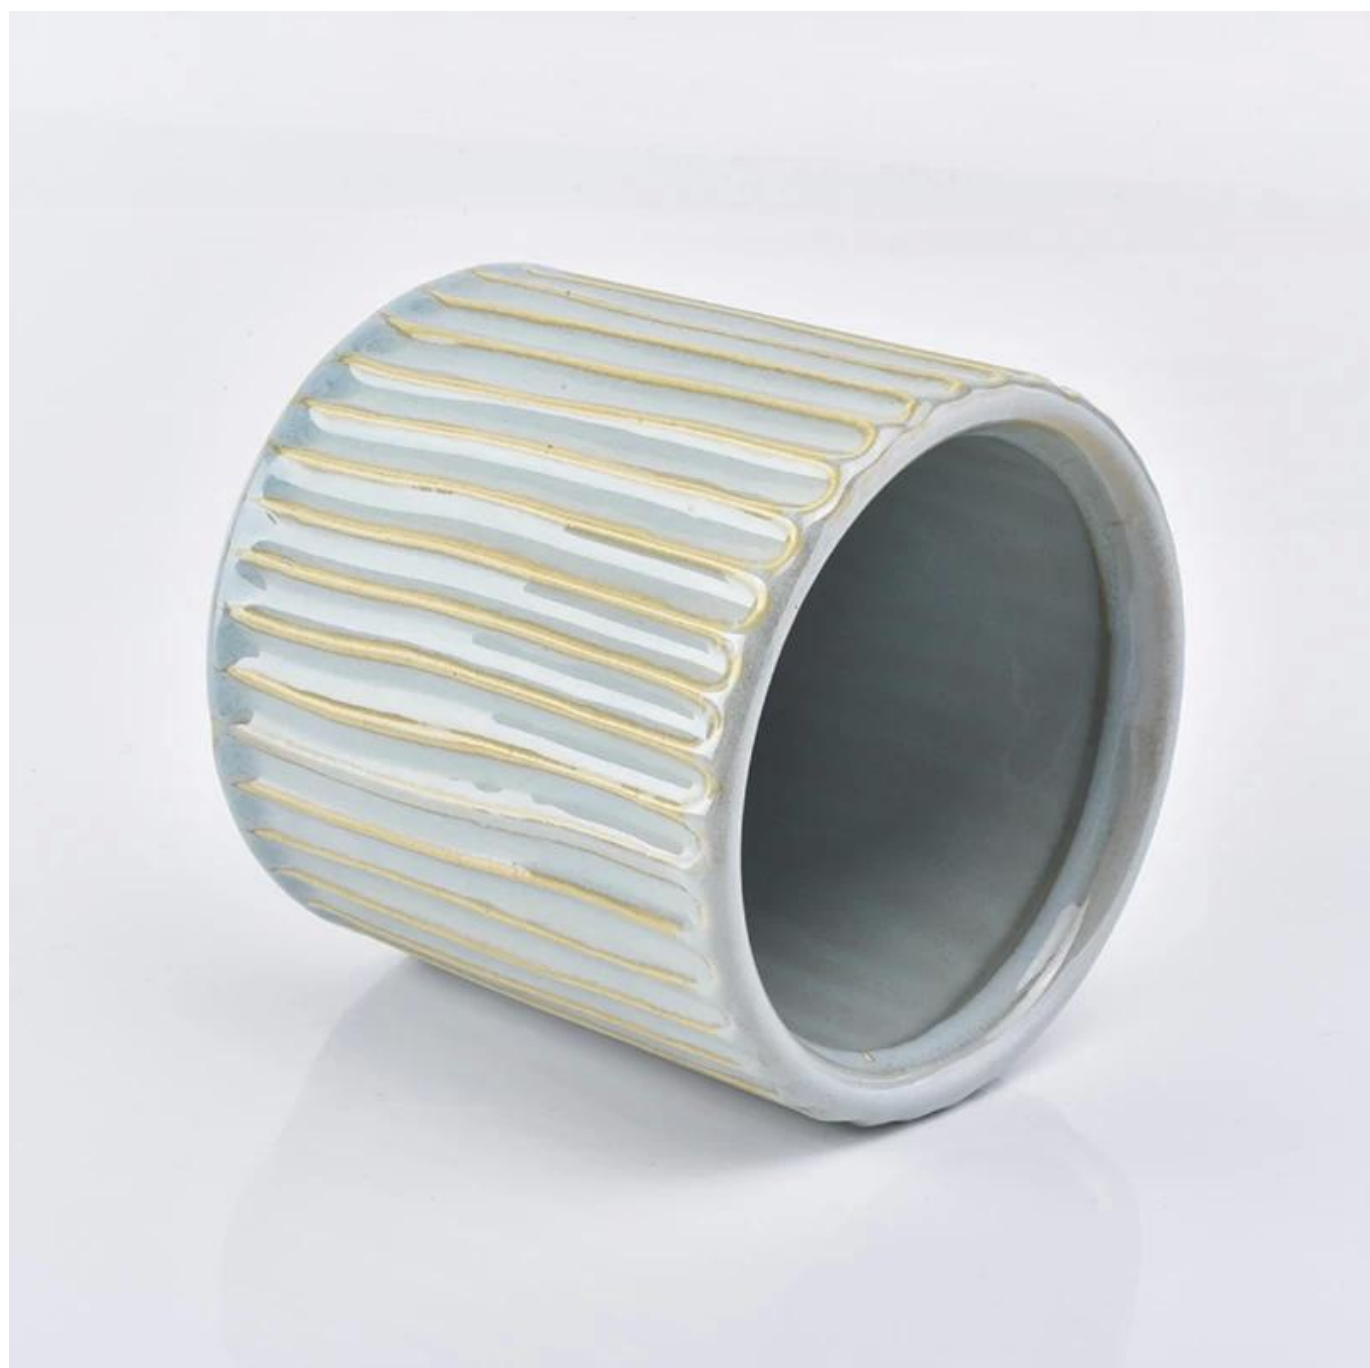

**green glazed ceramic vessel for candles, 16 oz ceramic
candle holder**

Achieve Customers' Ideas

get your ideas becoming creative fragrance products and sell them very well

Award-winning Design Team

won the trust of many upscale brands

Excellent After-service

problem solved within 24 hours

Product Description

Measure(mm)	Top dia: 100mm Bottom dia: 100mm Height:100mm Weight: 350g Capacity: 580ml
Packing	Normal packing,Individual gift box, PVC box, window box, color box, white box, etc
Delivery time	Within 35 days after the sample and order confirmed
Payment term	30% deposit by T/T in advance and the balance against the copy of B/L
Shipment	By sea,by air,by Express and your shipping agent is acceptable
Usage Occasion	Home decor,Wedding Decoration,Wedding Favors,Decoration enhancement,