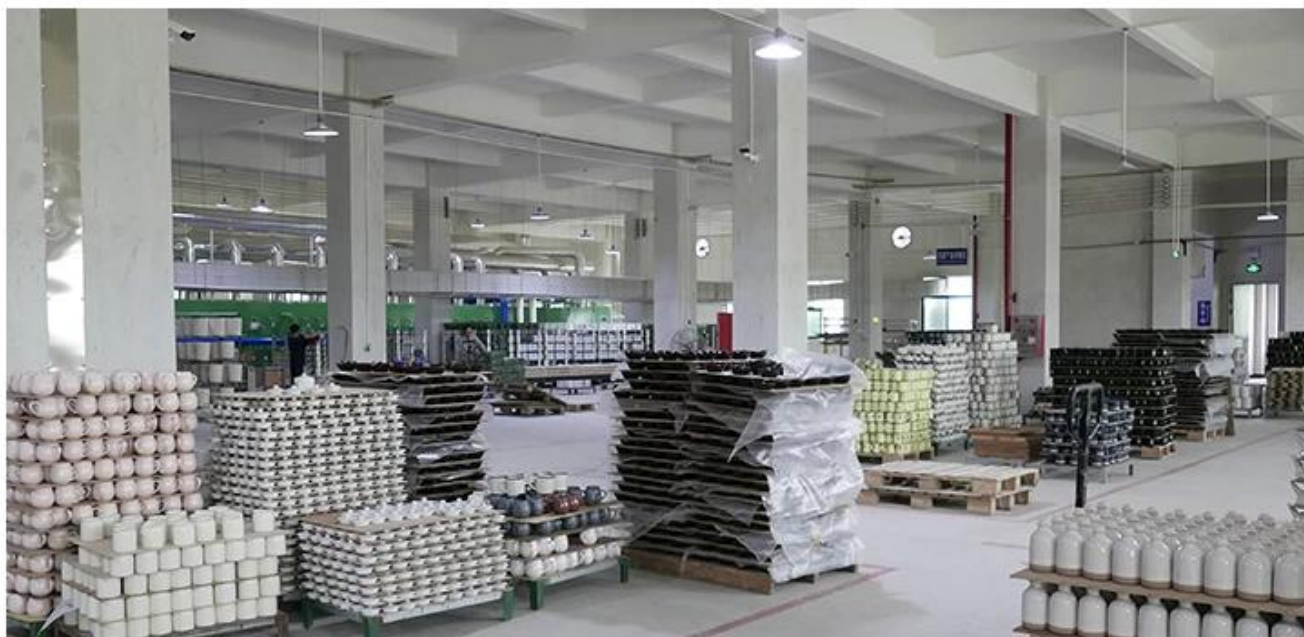

Pallet

Wooden case

FACTORY

There are about 20000 square meters in our factory which was built in 1992 year;
Superior quality and high efficiency can be guaranteed.

EXHIBITION

We have taken part in various exhibitions since 2002 year, like Shanghai, London, Las Vegas, Hongkong show.