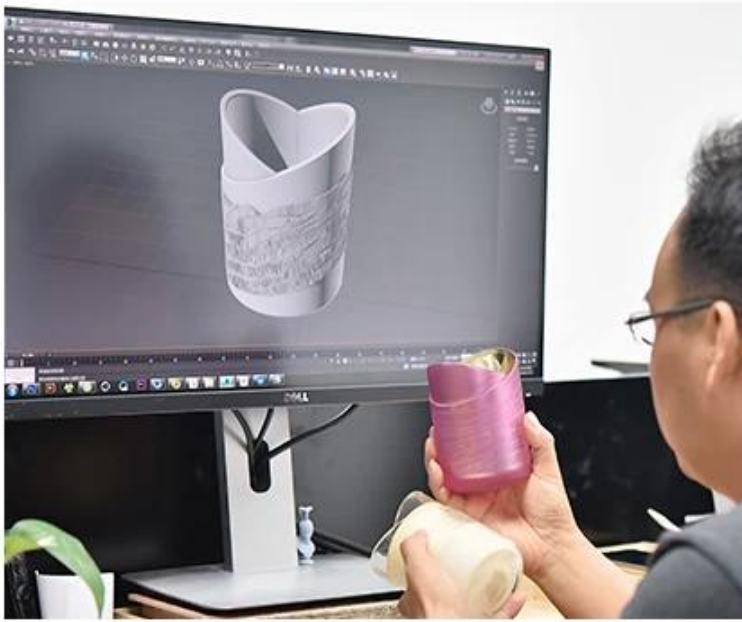

Achieve Customers' Ideas

get your ideas becoming creative fragrance products and sell them very well