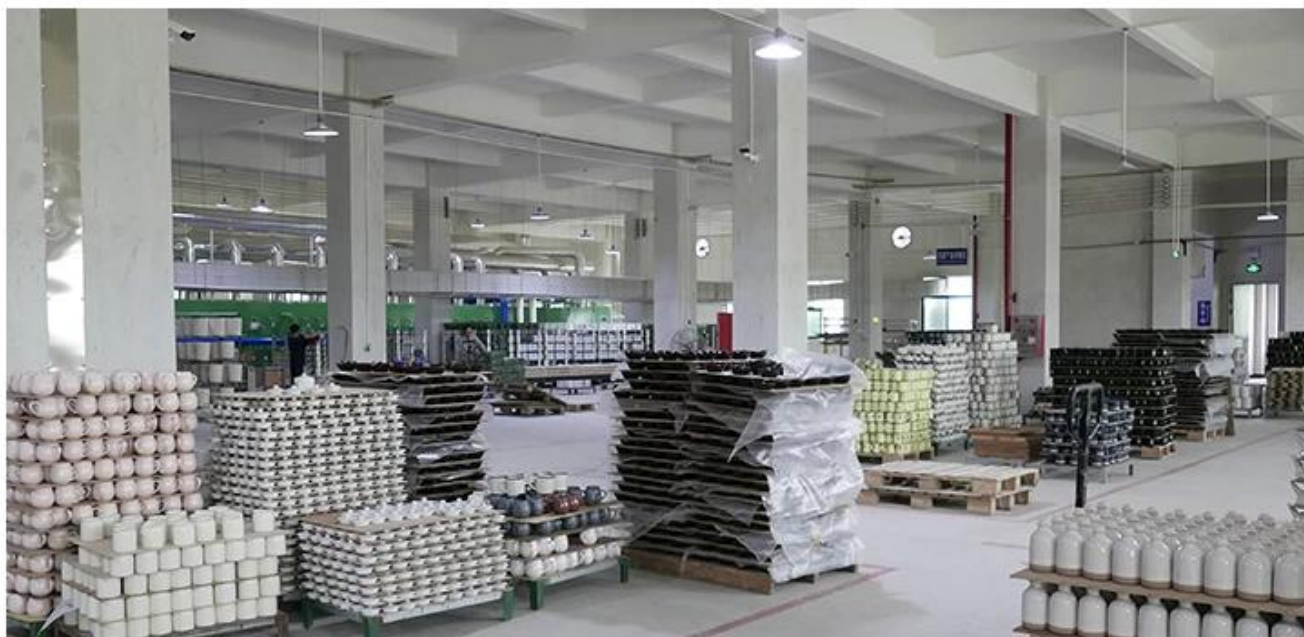

Pallet

Wooden case

FACTORY

There are about 20000 square meters in our factory which was built in 1992 year;
Superior quality and high efficiency can be guranteed.

Exhibition

EXHIBITION

We have taken part in various exhibitions since 2002 year, like Shanghai, London, Las Vegas, Hongkong show.