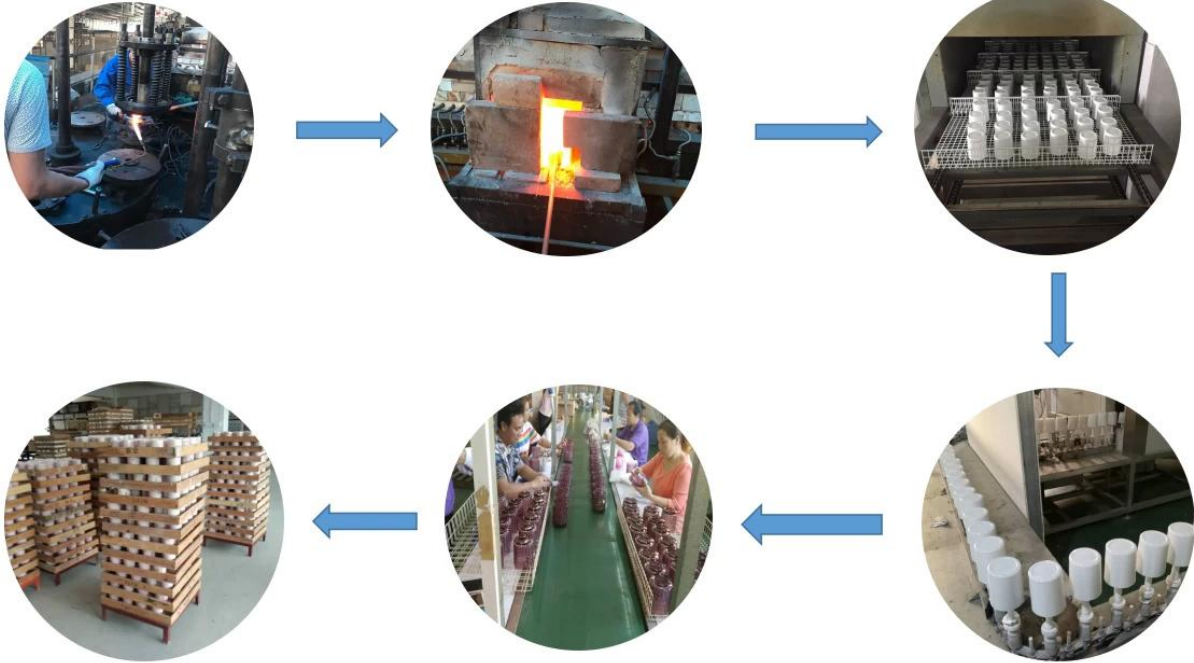

Excellent After-service

problem solved within 24 hours

Product Description

Product name	blue glass candle container, large glass vessel for candle making 15 oz
Specification	Top dia: 100mm Bottom dia: 93mm Height: 100mm Weight: 415g Capacity: 550ml
Sample time	1. 5 days if at exist shaped and size of glass 2. 15 days if need new shape or size of glass
Packing	Normal packing, Individual gift box, PVC box, window box, color box, white box, etc
Delivery time	Within 35 days after the sample and order confirmed
Payment term	30% deposit by T/T in advance and the balance against the copy of B/L
Shipment	By sea, by air, by Express and your shipping agent is acceptable
Usage Occasion	Home decor, Wedding Decoration, Wedding Favors, Decoration enhancement,

↑ SAMPLE ROOM ↓

Process Craft

Glass Production Lines

Packaging & Shipping

We also have **our own professional and international logistic team** for your service.

We are your best choice without any concern.