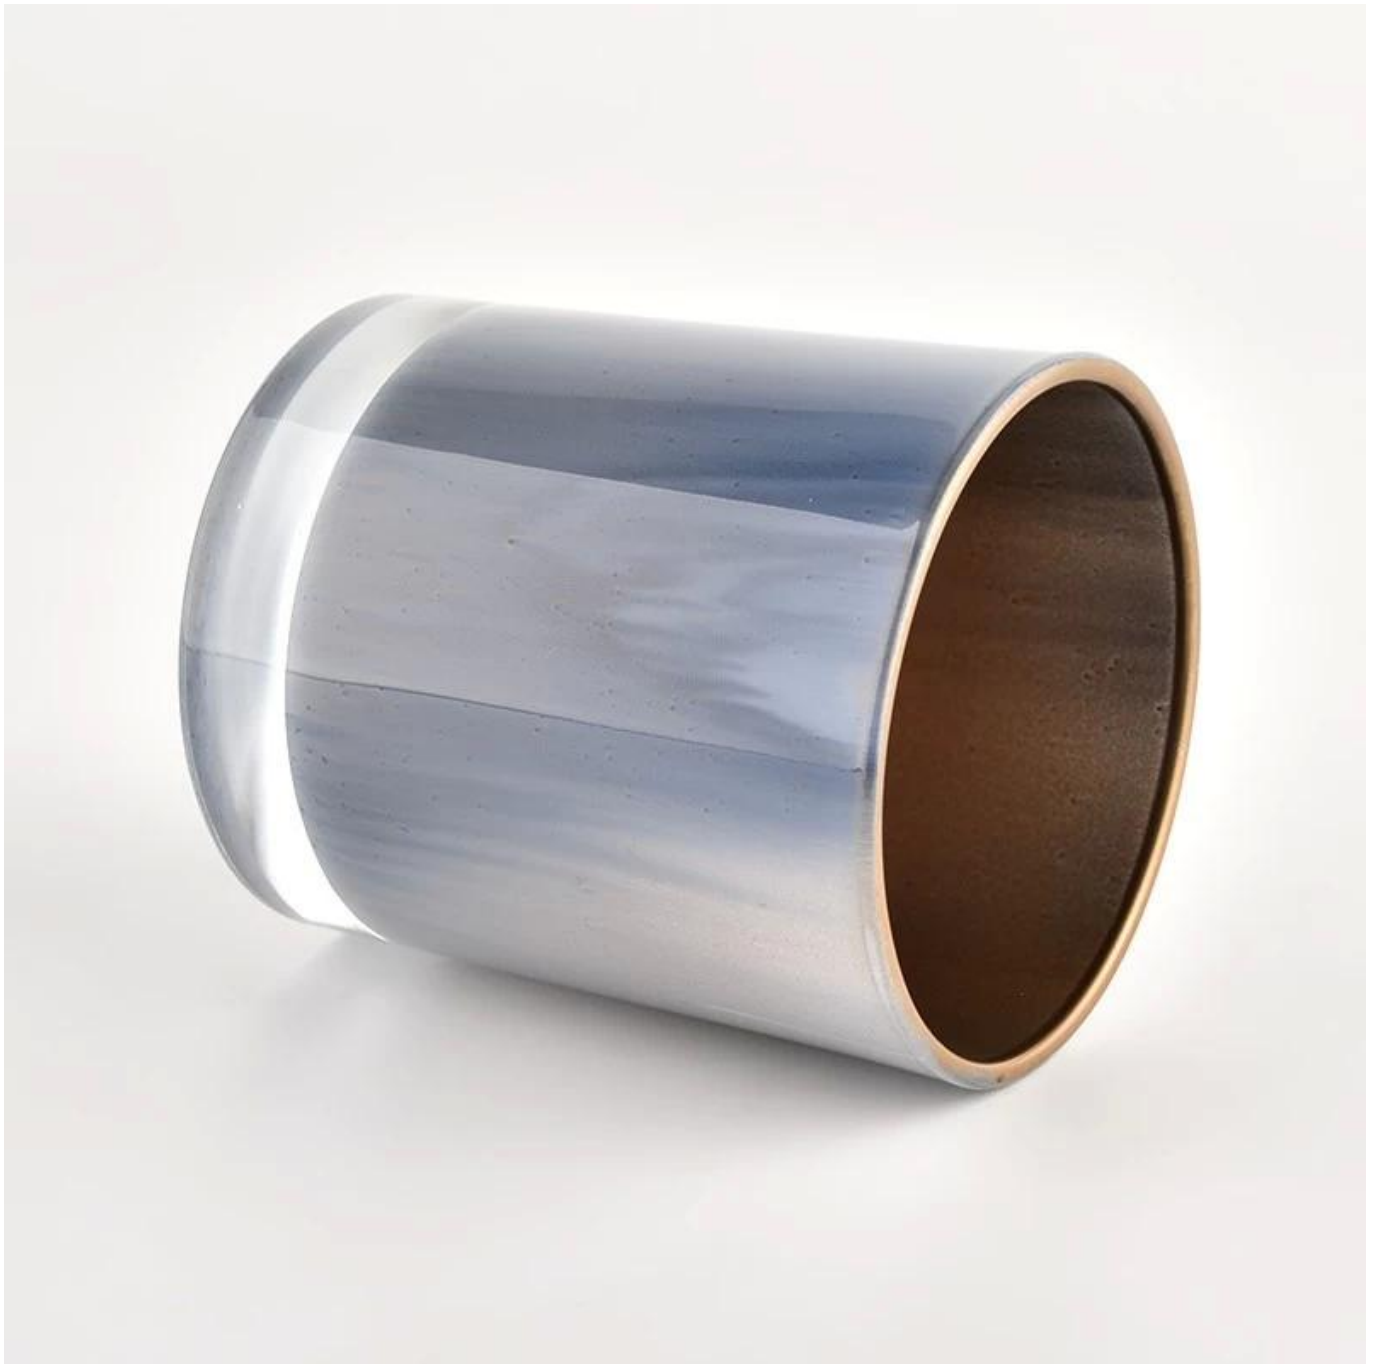

## product description

<b>product name</b>	Wholesale <a href="#">glass candle Jars</a> gold inner for home decoration
<b>Sample time</b>	1. 5 days if there is glass shape and size 2. 15 days, if you need new shapes and sizes glass
<b>Measure</b>	Item No.:SGHL21121515 Top dia: 80mm Bottom dia: 74mm Height: 90mm Weight: 290g Capacity: 300ml
<b>Packing</b>	Normal packing, Individual gift box, PVC box, window box, color box, white box, etc
<b>Delivery time</b>	Within 35 days after the sample and order confirmed
<b>Payment term</b>	30% deposit by T/T in advance and the balance against the copy of B/L
<b>Shipment</b>	By sea, by air, by Express and your shipping agent is acceptable
<b>Usage Occasion</b>	Home decor, Wedding Decoration, Wedding Favors, Decoration enhancement,

Unusual shapes and simple style-perfect for presenting your style in any room. Quality, impressive style and these [glass candle jar](#) so very gift worthy.

This classic 10 ounce glass tumbler is a fantastic choice for high end scented poured candles. It is highly versatile for use around the home, restaurant or retail setting as a tumbler, water glass, or as vase for wedding centerpieces.