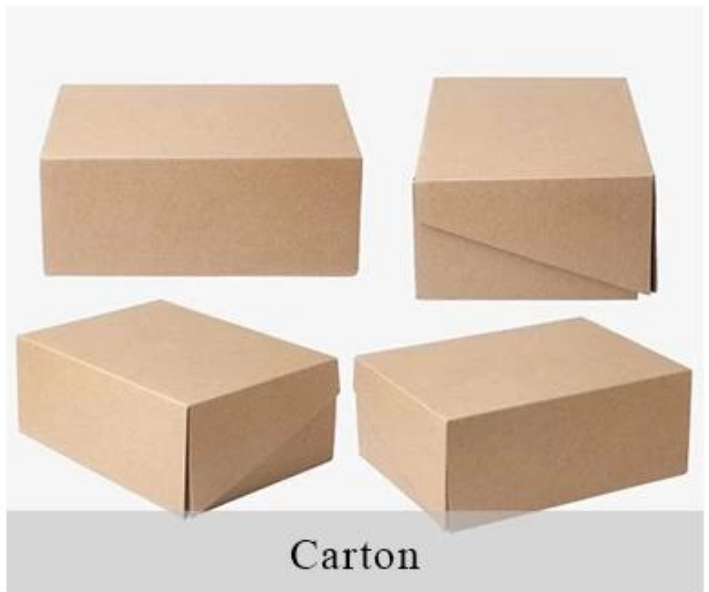

PACKING

We have Normal packing,PVC box,
Window box,carton box,pallet
Color box,White box,ect.

of course,we can customize Individual
gift box for you.

Carton