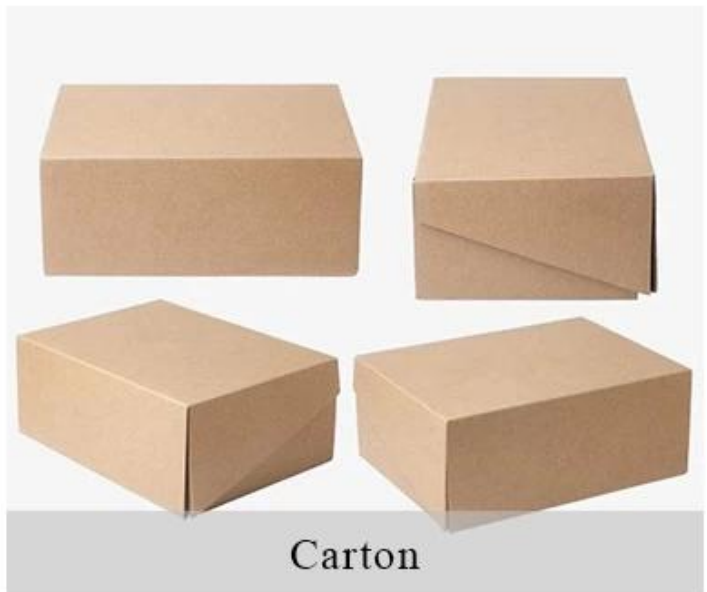

PACKING

We have Normal packing,PVC box,
Window box,carton box,pallet
Color box,White box,ect.

of course,we can customize Individual
gift box for you.

Carton