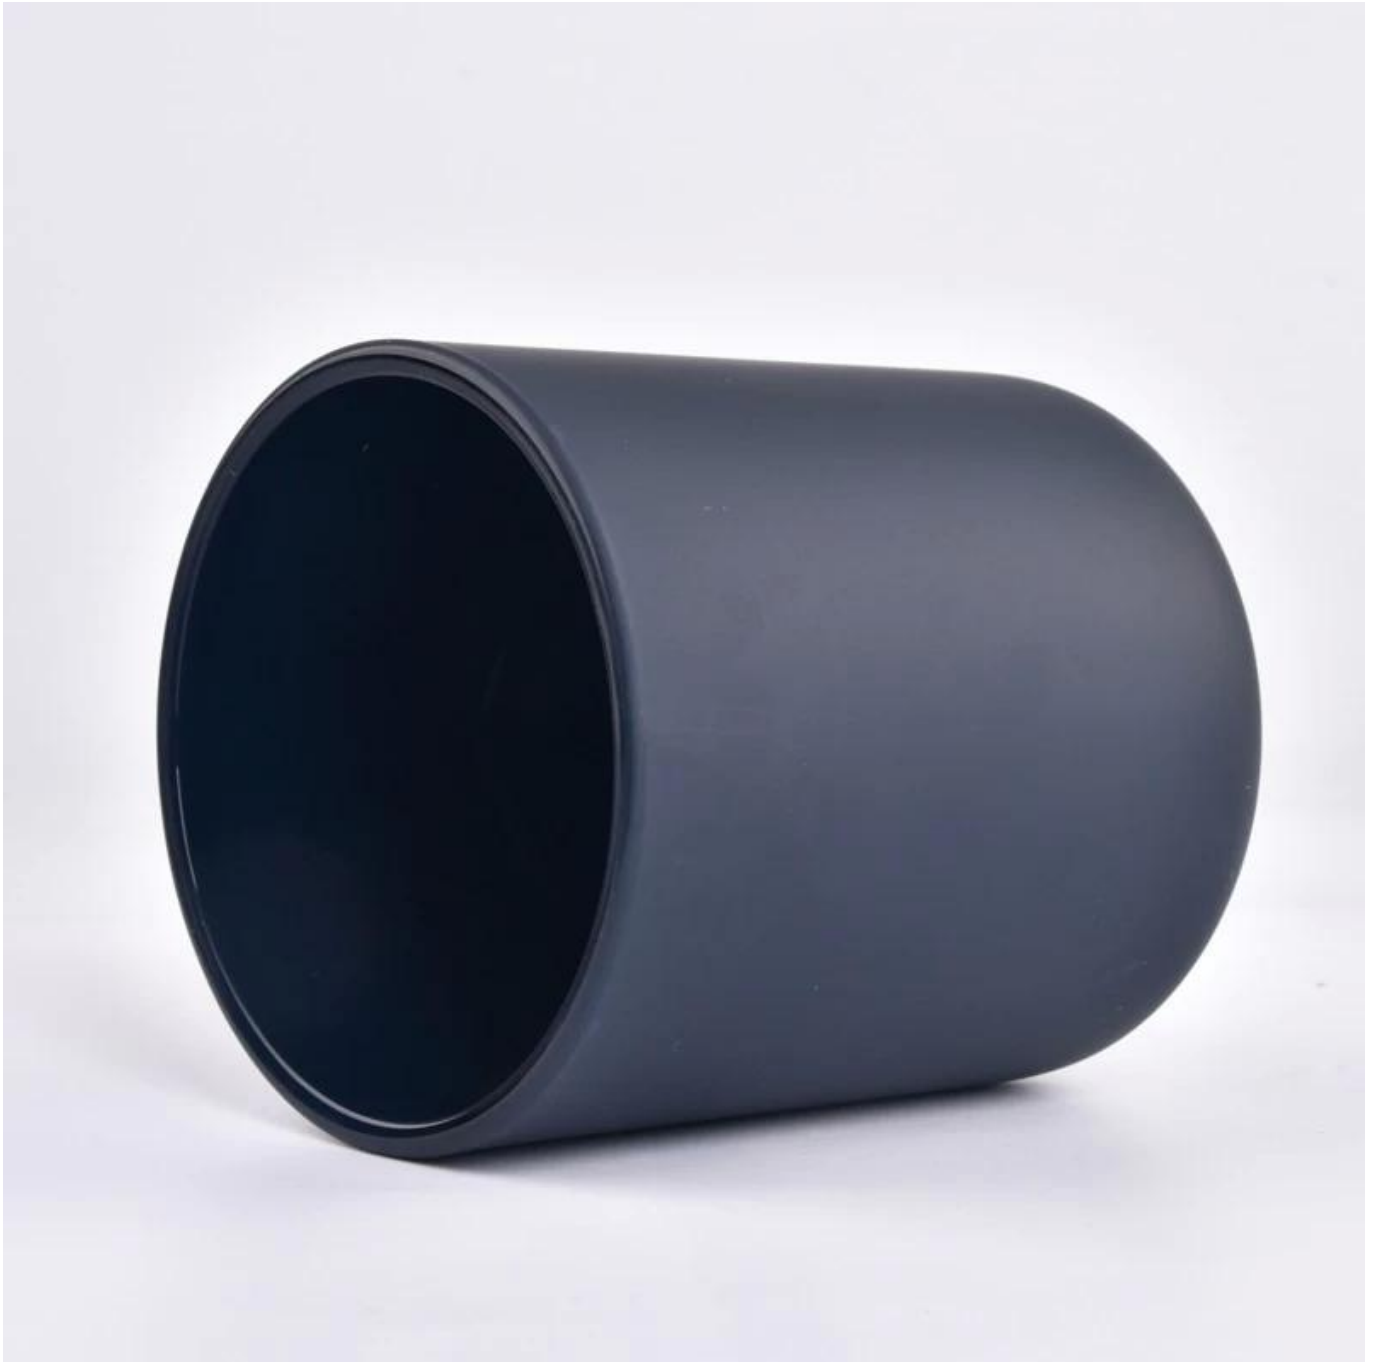

**Matte black glass candle jars with round bottom with various sizes**

Why Choose [Sunny Glassware](#)

---

- Upmost dedication to design, never compromise on quality
- [Sunny Glassware](#) strictly protect the customers' designs, all the newly designed items from us haven't been copied in three years.
- Product quality is the major focus in [Sunny Glassware](#). [Sunny Glassware](#) once demolished 80,000 pcs of glass vessel with barely visible blemish.

## product description

<b>product name</b>	Matte black glass candle jars with round bottom with various sizes
<b>Sample time</b>	1. 5 days if there is glass shape and size 2. 15 days, if you need new shapes and sizes glass
<b>Measure</b>	Item No.:SGZX23011614 Top dia:95 mm Bottom dia: 90 mm Height: 109 mm Weight: 485 g Capacity:508 ml
<b>Packing</b>	Normal packing, Individual gift box, PVC box, window box, color box, white box, etc
<b>Delivery time</b>	Within 35 days after the sample and order confirmed
<b>Payment term</b>	30% deposit by T/T in advance and the balance against the copy of B/L
<b>Shipment</b>	By sea, by air, by Express and your shipping agent is acceptable
<b>Usage Occasion</b>	Home decor, Wedding Decoration, Wedding Favors, Decoration enhancement,

Unusual shapes and simple style-perfect for presenting your style in any room. Quality, impressive style and these [glass candle jar](#) so very gift worthy.

Works great for all wax types including soy, coconut, paraffin, beeswax, and gel candles.