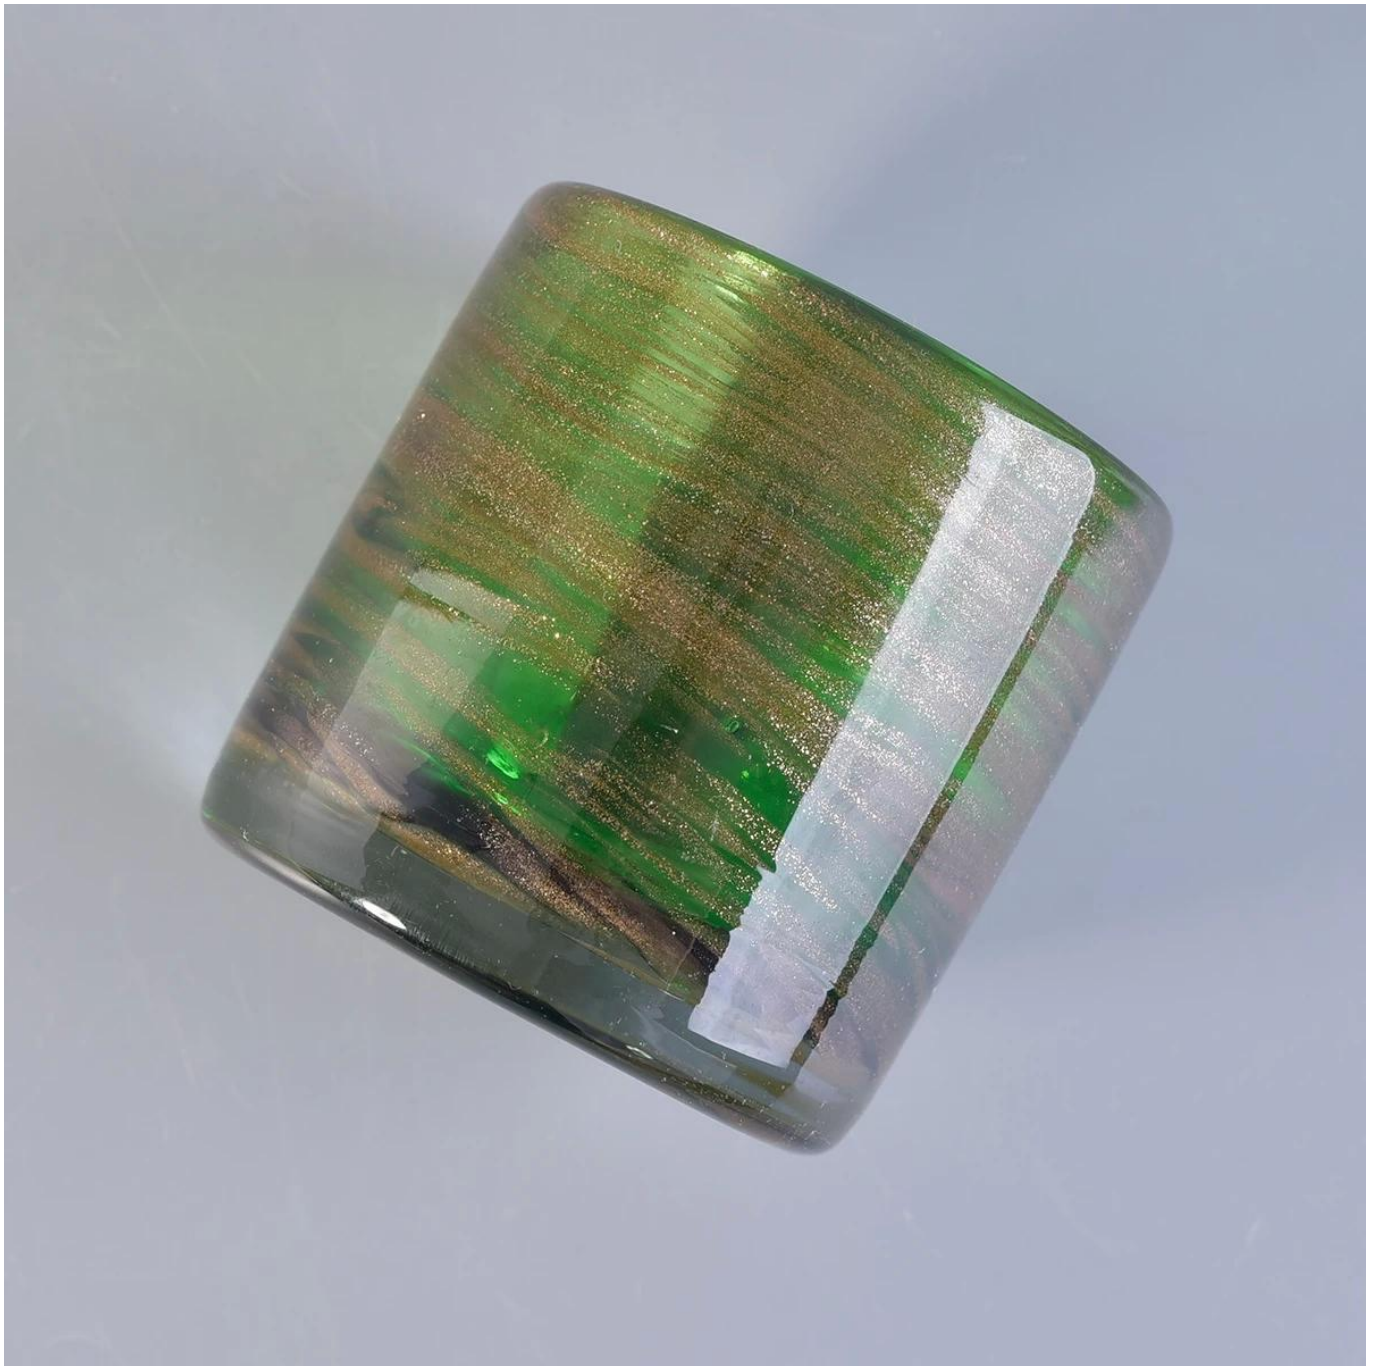

Product Description

Specification

Product Name Hot sales luxury custom tealight glass jar for candle making

Packing Normal packing, Individual gift box, PVC box, window box, color box, white box, etc

Delivery time Within 35 days after the sample and order confirmed