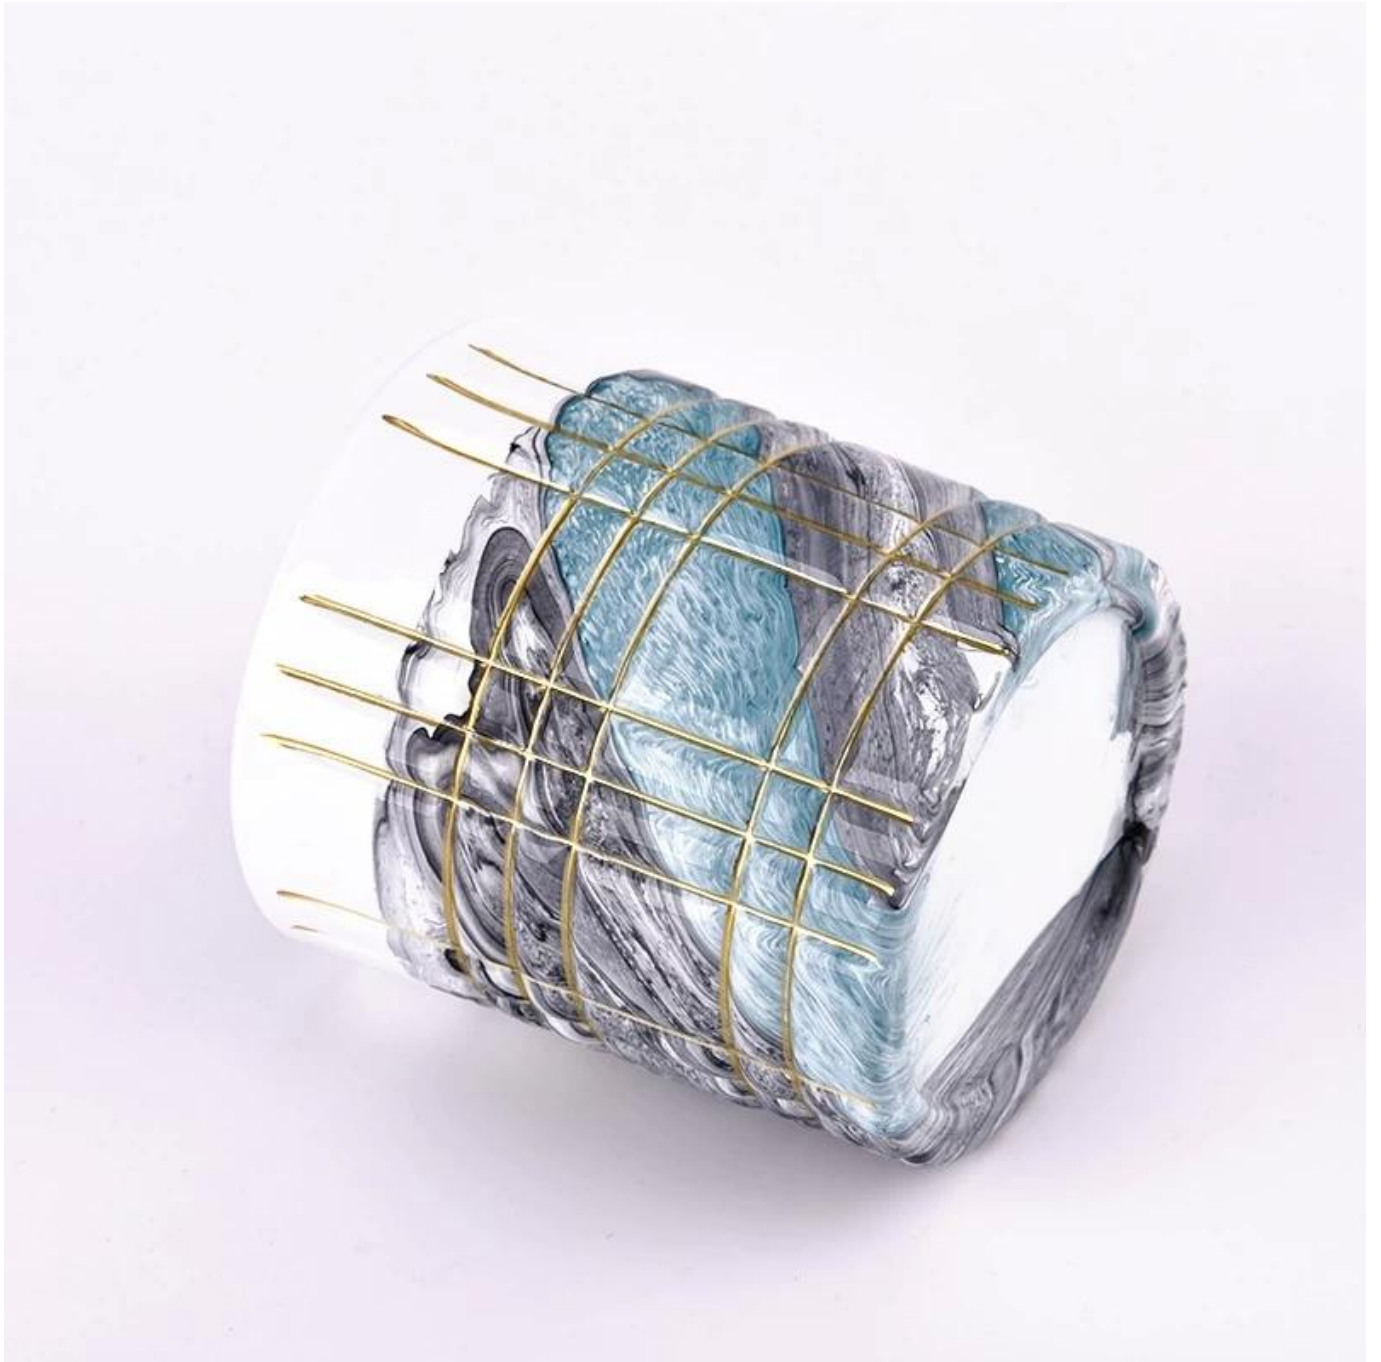

Luxury Custom 8oz Glass Candle Votive for Christmas

Why Choose [Sunny Glassware](#)

- Upmost dedication to design, never compromise on quality
- [Sunny Glassware](#) strictly protect the customers' designs, all the newly designed items from us haven't been copied in three years.
- Product quality is the major focus in [Sunny Glassware](#). [Sunny Glassware](#) once demolished 80,000 pcs of glass vessel with barely visible blemish.

product description

product name	Luxury Custom 8oz Glass Candle Votive for Christmas
Sample time	1. 5 days if there is glass shape and size 2. 15 days, if you need new shapes and sizes glass
Measure	Item No.:SGTC22111001 Top dia: 79mm Bottom dia: 76mm Height: 86mm Weight: 278g Capacity: 280ml
Packing	Normal packing, Individual gift box, PVC box, window box, color box, white box, etc
Delivery time	Within 35 days after the sample and order confirmed
Payment term	30% deposit by T/T in advance and the balance against the copy of B/L
Shipment	By sea, by air, by Express and your shipping agent is acceptable
Usage Occasion	Home decor, Wedding Decoration, Wedding Favors, Decoration enhancement,

[Sunny Glassware](#) these versatile votive candles can be used in many different ways like weddings, home decor, outdoor party decorations, restaurants, romantic ambiance, DIY decorating, birthdays and much more. And also it's great for emergency use in electricity blackouts.

Luxury designed with different finishes, perfect for your DIY candles as a surprised scented candle gift expressing luxury seasonal greetings.

Bring a luscious and beautiful apothecary aroma to your home with our pretty [glass candle jars](#). Using in your home as a decorative home fragrance packaging container.