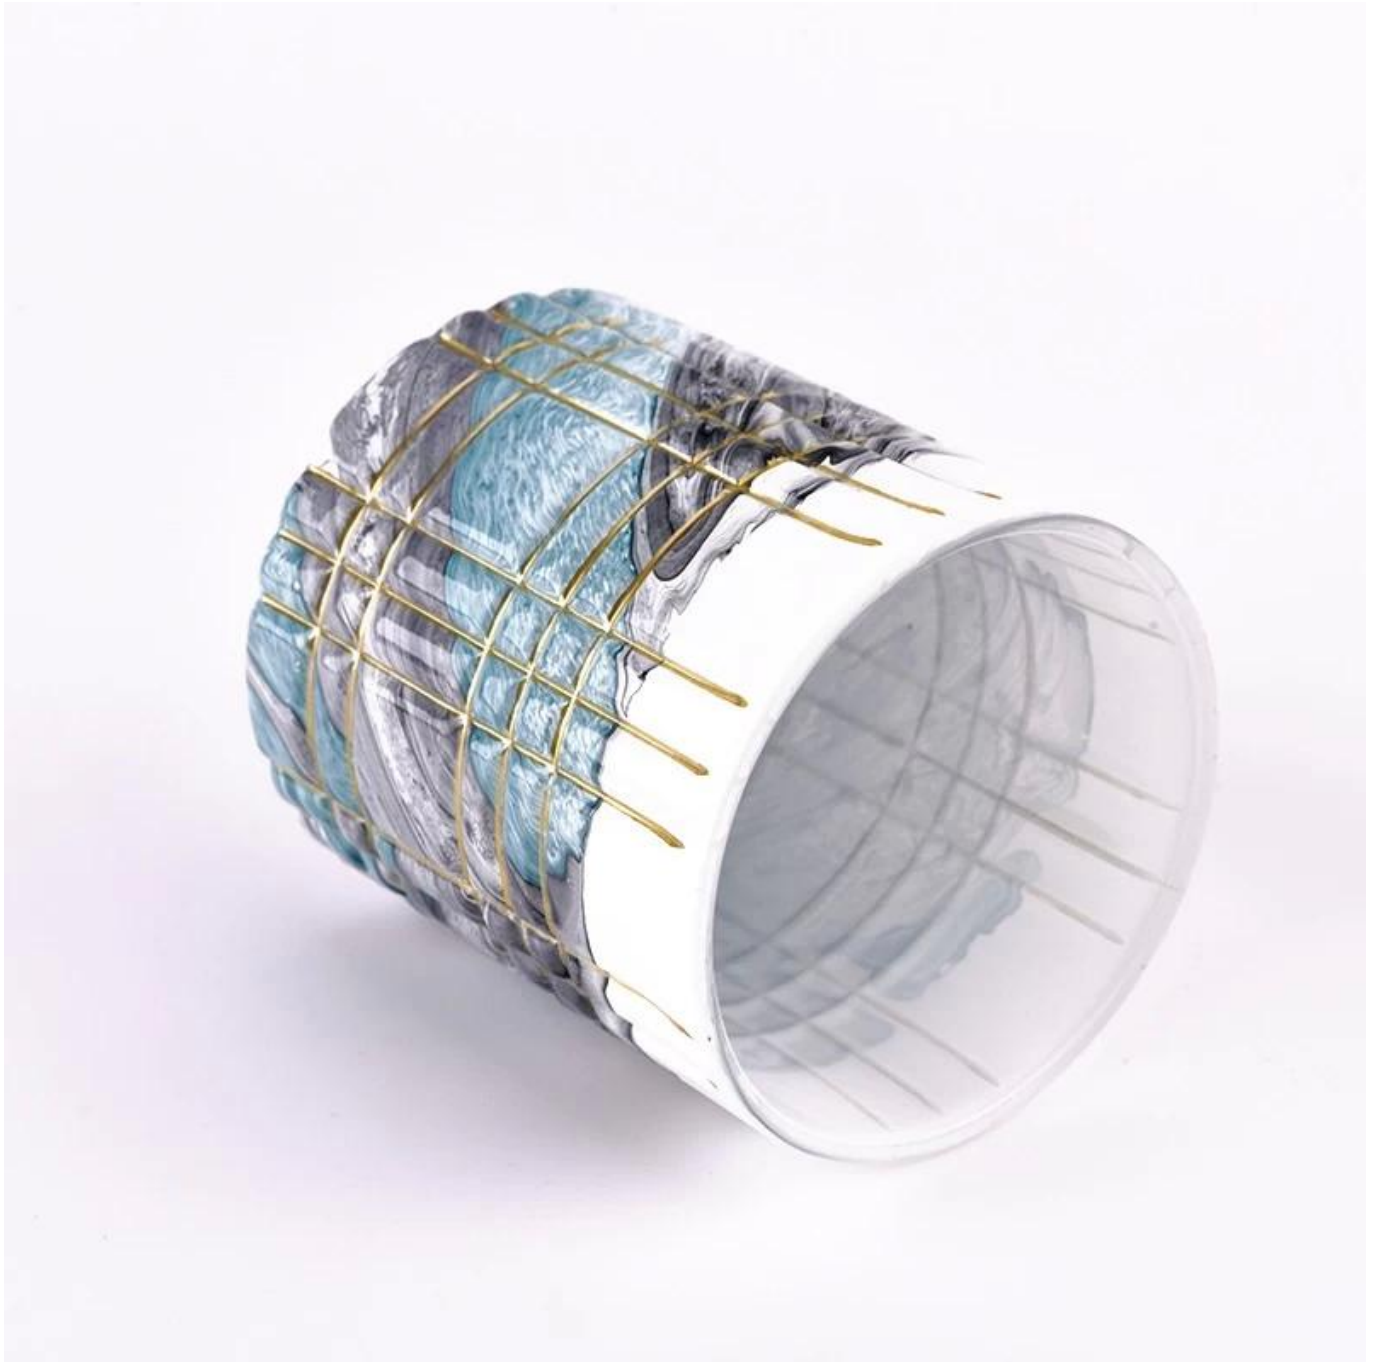

Luxury Custom 8oz Glass Candle Votive for Christmas

Why Choose [Sunny Glassware](#)

- Upmost dedication to design, never compromise on quality
- [Sunny Glassware](#) strictly protect the customers' designs, all the newly designed items from us haven't been copied in three years.
- Product quality is the major focus in [Sunny Glassware](#). [Sunny Glassware](#) once demolished 80,000 pcs of glass vessel with barely visible blemish.

product description

product name	Luxury Custom 8oz Glass Candle Votive for Christmas
Sample time	1. 5 days if there is glass shape and size 2. 15 days, if you need new shapes and sizes glass
Measure	Item No.:SGTC22111001 Top dia: 79mm Bottom dia: 76mm Height: 86mm Weight: 278g Capacity: 280ml
Packing	Normal packing, Individual gift box, PVC box, window box, color box, white box, etc
Delivery time	Within 35 days after the sample and order confirmed
Payment term	30% deposit by T/T in advance and the balance against the copy of B/L
Shipment	By sea, by air, by Express and your shipping agent is acceptable
Usage Occasion	Home decor, Wedding Decoration, Wedding Favors, Decoration enhancement,

[Sunny Glassware](#) these versatile votive candles can be used in many different ways like weddings, home decor, outdoor party decorations, restaurants, romantic ambiance, DIY decorating, birthdays and much more. And also it's great for emergency use in electricity blackouts.

Luxury designed with different finishes, perfect for your DIY candles as a surprised scented candle gift expressing luxury seasonal greetings.

Bring a luscious and beautiful apothecary aroma to your home with our pretty [glass candle jars](#). Using in your home as a decorative home fragrance packaging container.