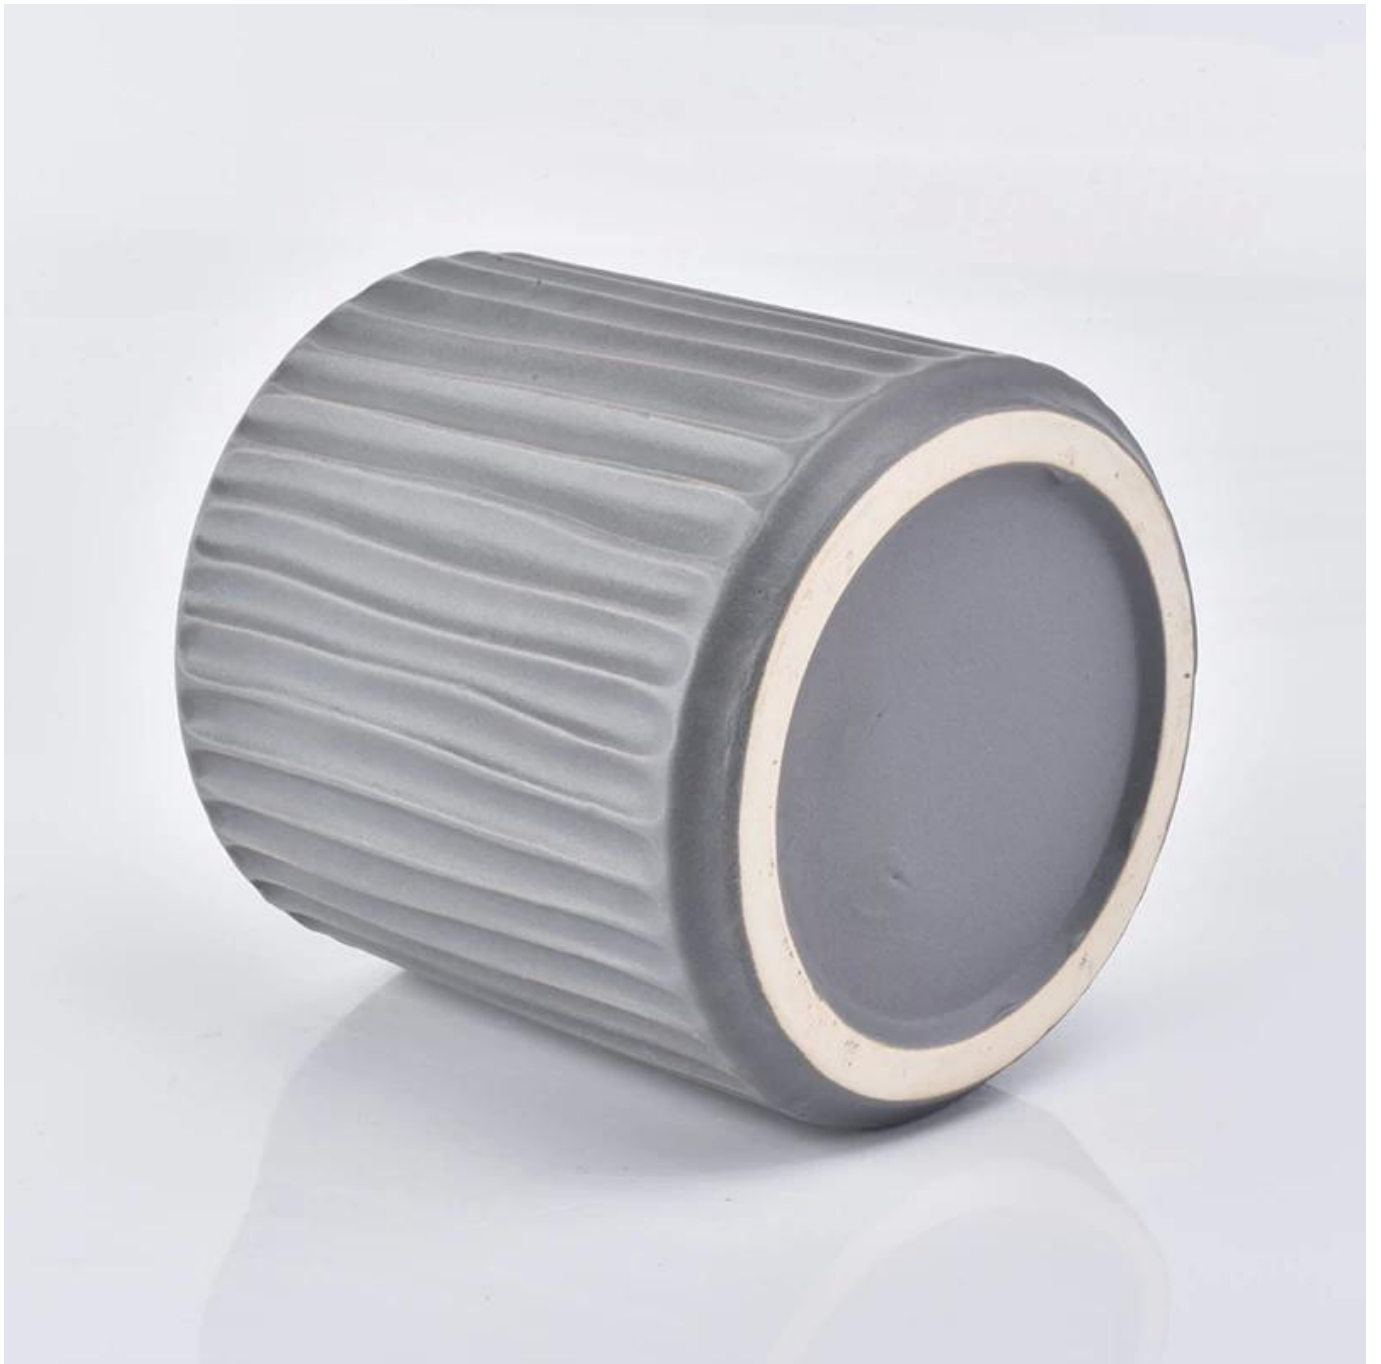

Grey glazed ceramic vessel with stripes, embossed 16 oz ceramic candle jar

Achieve Customers' Ideas

get your ideas becoming creative fragrance products and sell them very well

Award-winning Design Team

won the trust of many upscale brands

Excellent After-service

problem solved within 24 hours

Product Description

Measure(mm)	Top dia: 100mm Bottom dia: 100mm Height:100mm Weight: 350g Capacity: 580ml
Packing	Normal packing,Individual gift box, PVC box, window box, color box, white box, etc
Delivery time	Within 35 days after the sample and order confirmed
Payment term	30% deposit by T/T in advance and the balance against the copy of B/L
Shipment	By sea,by air,by Express and your shipping agent is acceptable
Usage Occasion	Home decor,Wedding Decoration,Wedding Favors,Decoration enhancement,