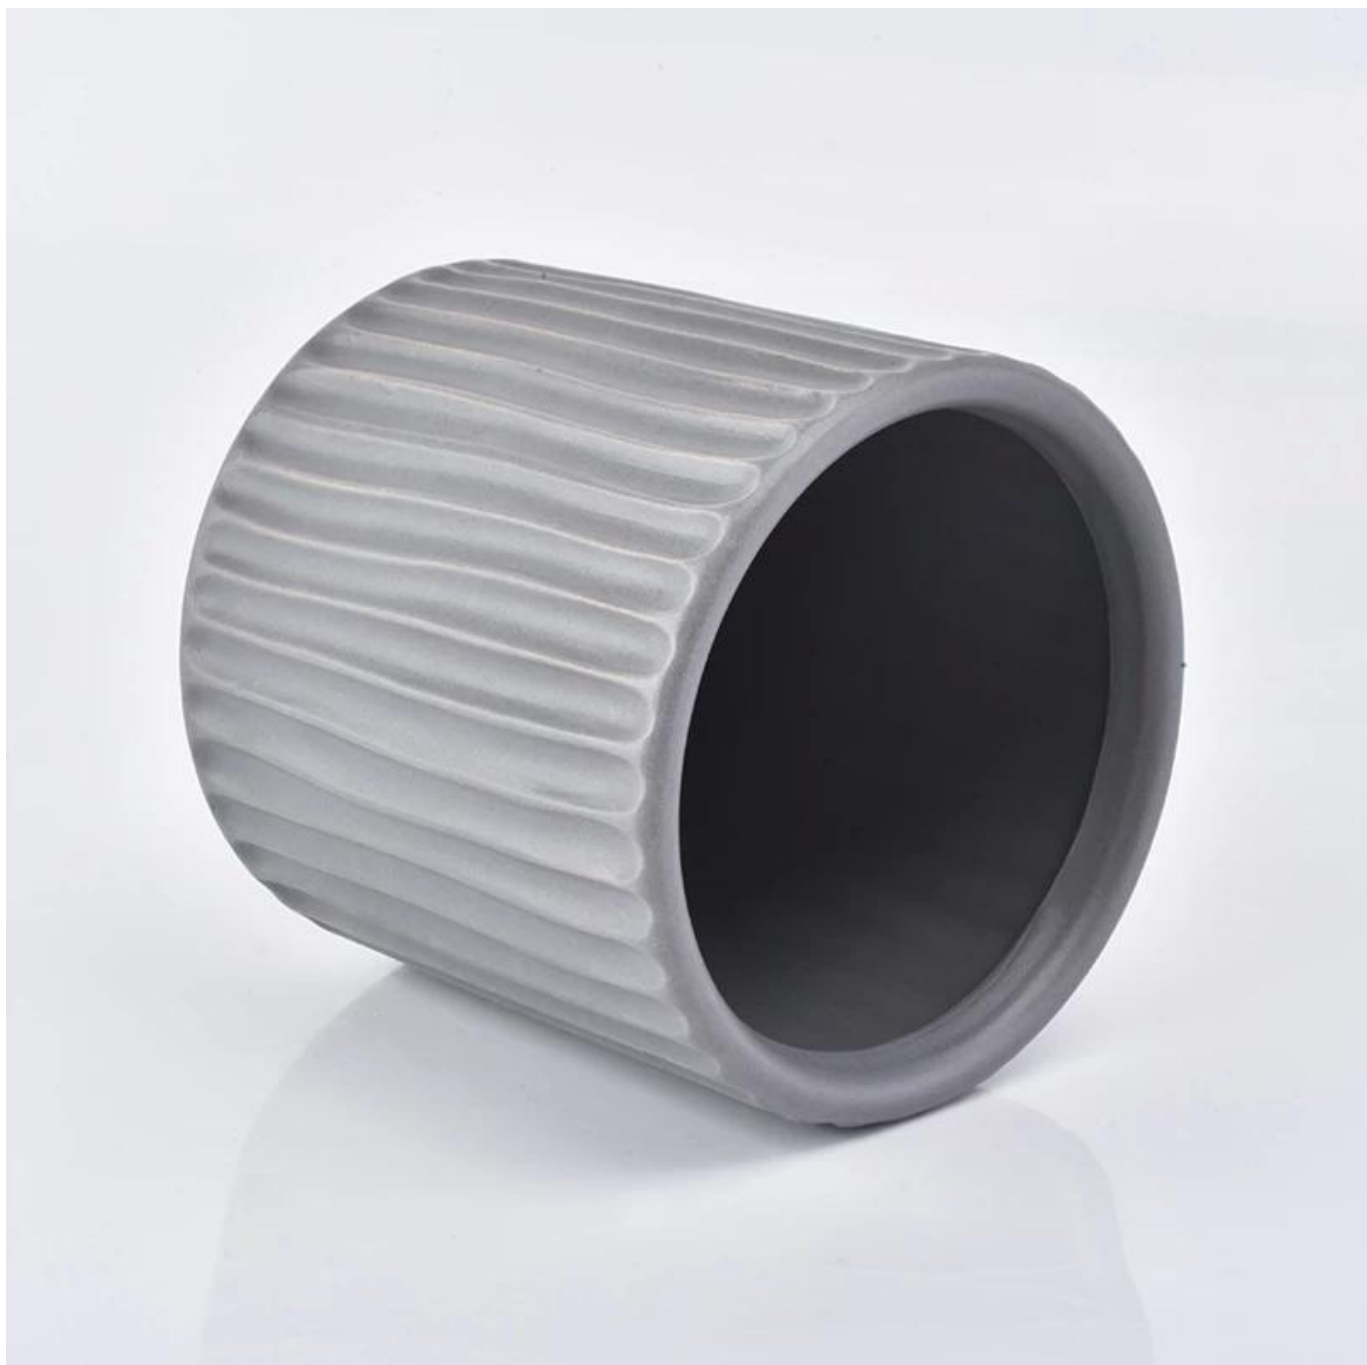

Grey glazed ceramic vessel with stripes, embossed 16 oz ceramic candle jar

Achieve Customers' Ideas

get your ideas becoming creative fragrance products and sell them very well

Award-winning Design Team

won the trust of many upscale brands

Excellent After-service

problem solved within 24 hours

Product Description

Measure(mm)	Top dia: 100mm Bottom dia: 100mm Height:100mm Weight: 350g Capacity: 580ml
Packing	Normal packing,Individual gift box, PVC box, window box, color box, white box, etc
Delivery time	Within 35 days after the sample and order confirmed
Payment term	30% deposit by T/T in advance and the balance against the copy of B/L
Shipment	By sea,by air,by Express and your shipping agent is acceptable
Usage Occasion	Home decor,Wedding Decoration,Wedding Favors,Decoration enhancement,