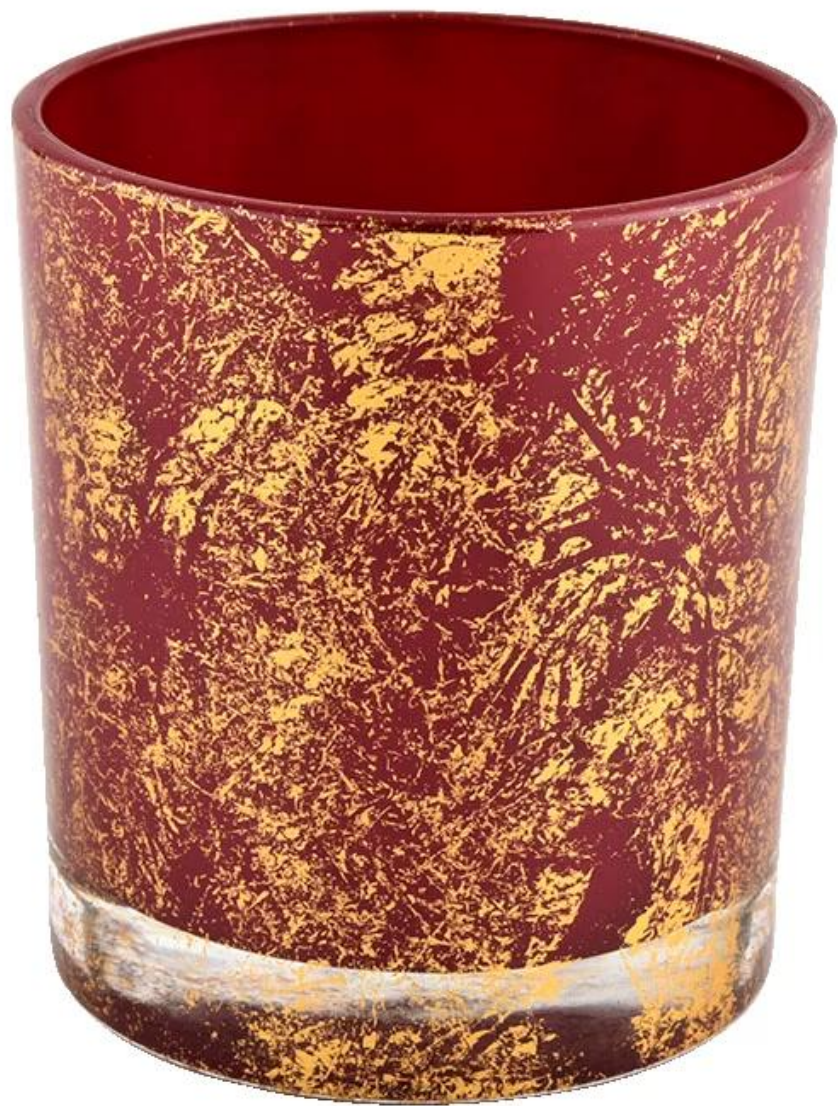

### Product Description

---

The [cylinder glass candle holders](#) are designed by our professional designers team. It is made from deep processing and kept good quality. It is suitable for home, wedding, party decorations and so on.

<b>product name</b>	Gold printing dust and red glass jar candle vessel for gift in bulk
<b>Sample time</b>	1. 5 days if there is glass shape and size 2. 15 days, if you need new shapes and sizes glass
<b>Measure</b>	Item No.:SGHL21112615 Top dia:80mm Bottom dia:74mm Height:90mm Weight:303g Capacity:290ml
<b>Packing</b>	Normal packing,Individual gift box, PVC box, window box, color box, white box, etc
<b>Delivery time</b>	Within 35 days after the sample and order confirmed
<b>Payment term</b>	30% deposit by T/T in advance and the balance against the copy of B/L
<b>Shipment</b>	By sea,by air,by Express and your shipping agent is acceptable
<b>Usage Occasion</b>	Home decor,Wedding Decoration,Wedding Favors,Decoration enhancement,