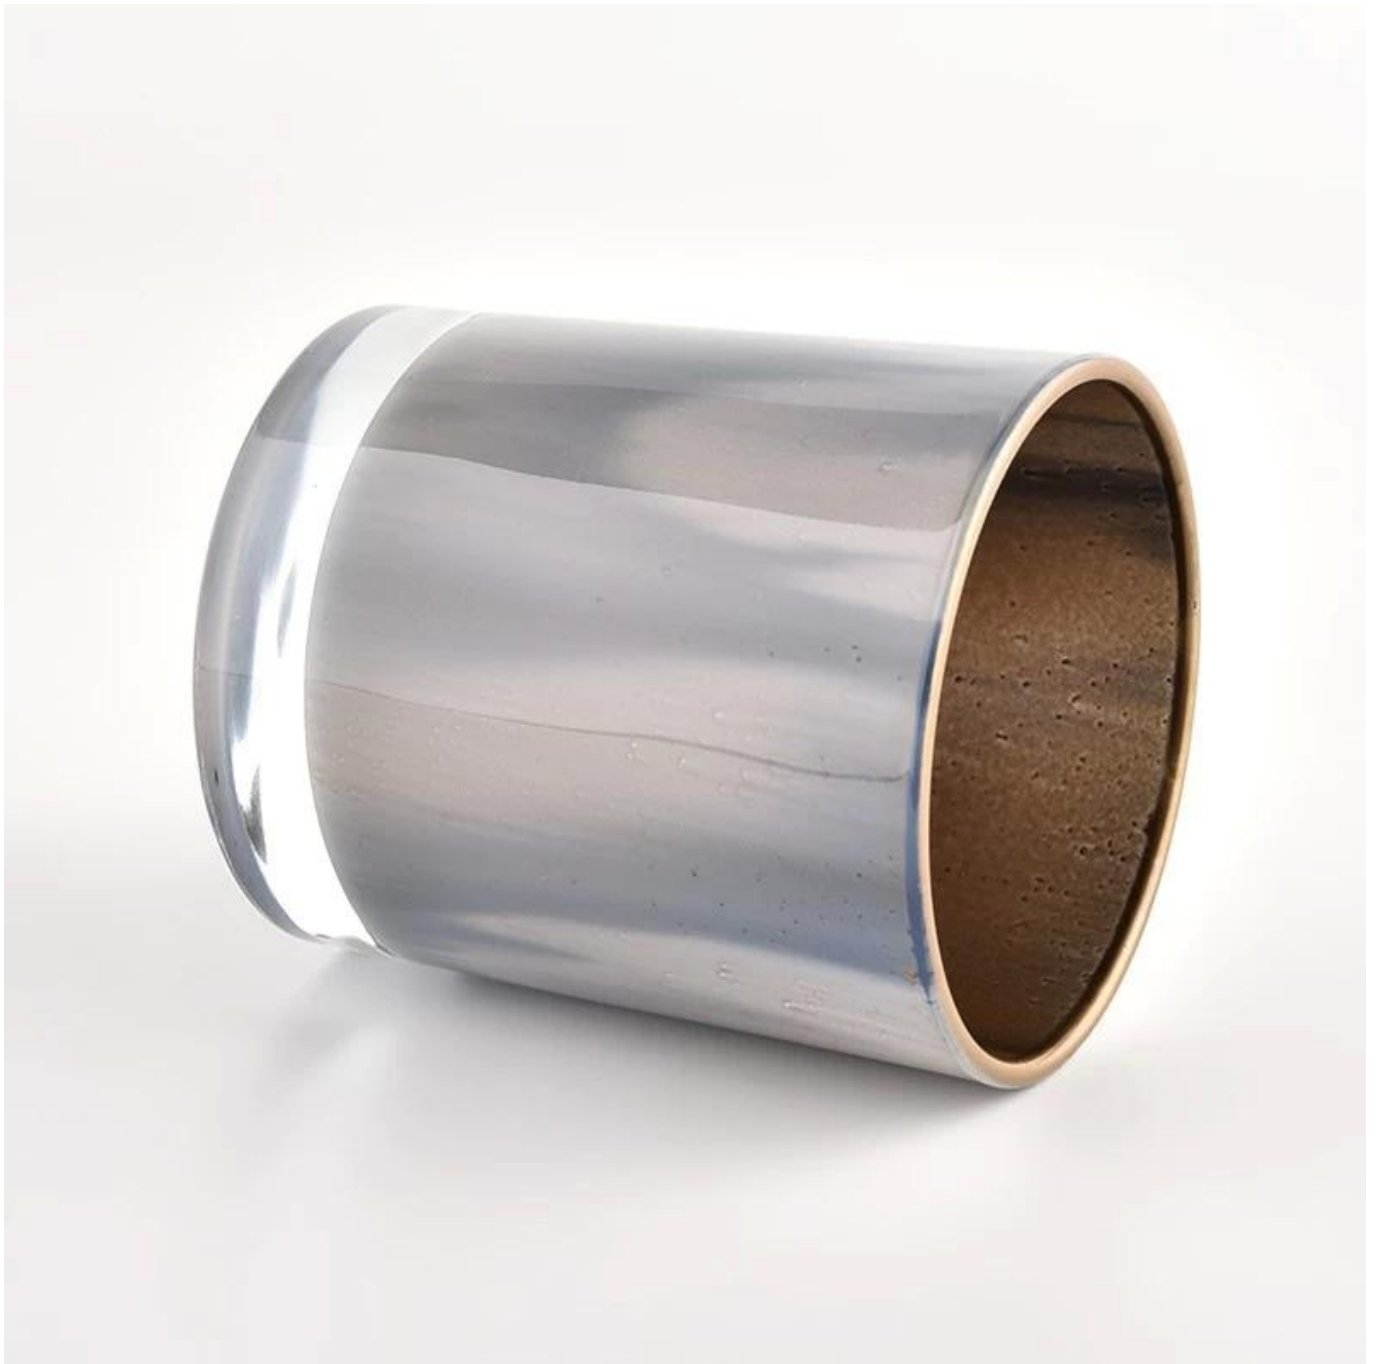

## product description

<b>product name</b>	<a href="#">Glass candle jar</a> gold inner with glass jars for candle home use
<b>Sample time</b>	1. 5 days if there is glass shape and size 2. 15 days, if you need new shapes and sizes glass
<b>Measure</b>	Item No.:SGHL21121514 Top dia: 80mm Bottom dia: 74mm Height: 90mm Weight: 290g Capacity: 300ml
<b>Packing</b>	Normal packing, Individual gift box, PVC box, window box, color box, white box, etc
<b>Delivery time</b>	Within 35 days after the sample and order confirmed
<b>Payment term</b>	30% deposit by T/T in advance and the balance against the copy of B/L
<b>Shipment</b>	By sea, by air, by Express and your shipping agent is acceptable
<b>Usage Occasion</b>	Home decor, Wedding Decoration, Wedding Favors, Decoration enhancement,

Unusual shapes and simple style-perfect for presenting your style in any room. Quality, impressive style and these [glass candle jar](#) so very gift worthy.

This classic 10 ounce glass tumbler is a fantastic choice for high end scented poured candles. It is highly versatile for use around the home, restaurant or retail setting as a tumbler, water glass, or as vase for wedding centerpieces.