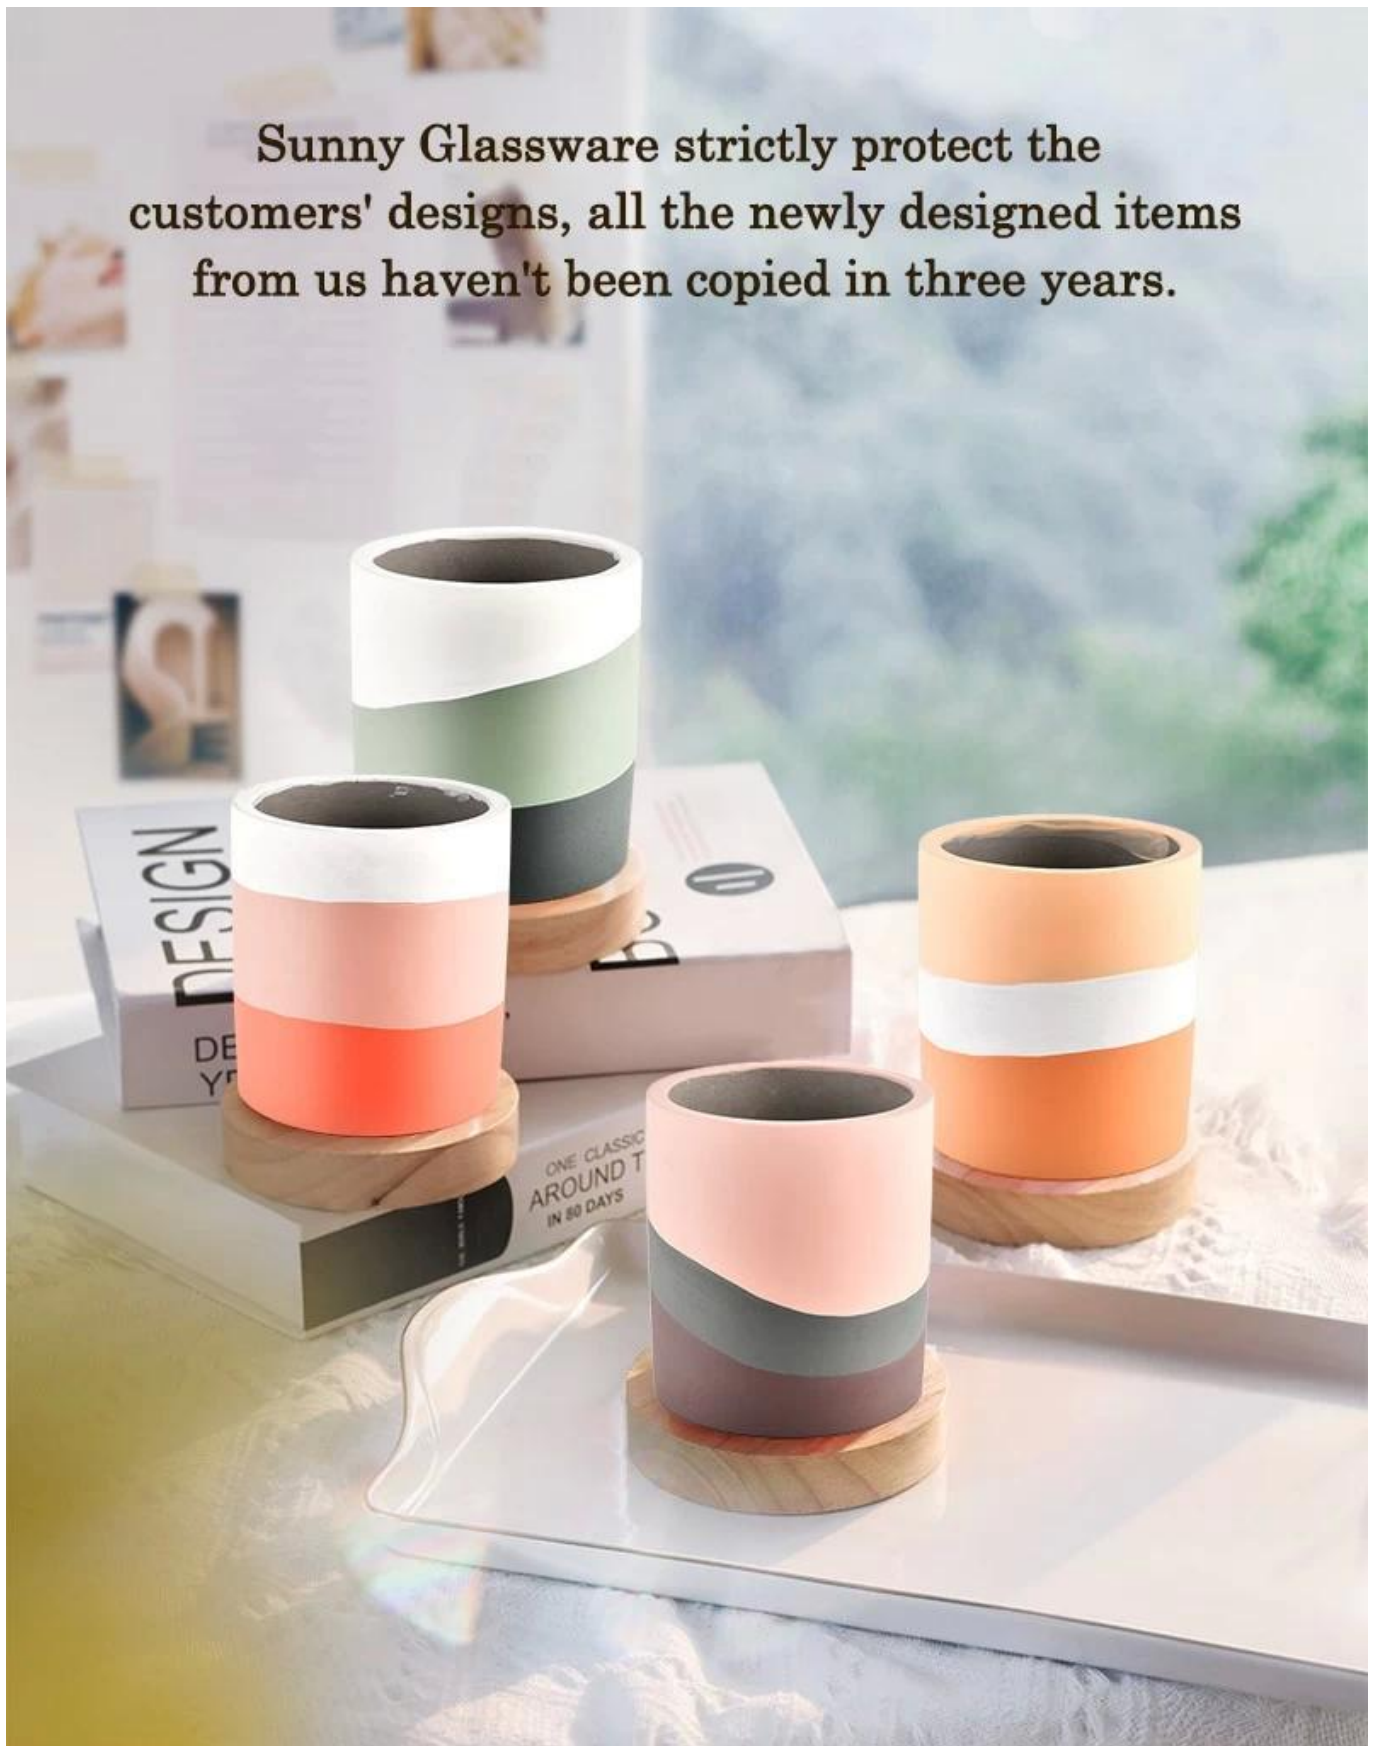

## Frosted Concrete Ceramic Candle Jar For Candle Making

Sunny Glassware strictly protect the customers' designs, all the newly designed items from us haven't been copied in three years.

<b>Measure</b>	Item No.:SGSJ21120603 Top dia: 96mm Bottom dia: 96mm Height:105mm Weight: 430g Capacity: 460ml
<b>Packing</b>	Normal packing,Individual gift box, PVC box, window box, color box, white box, etc
<b>Delivery time</b>	Within 35 days after the sample and order confirmed
<b>Payment term</b>	30% deposit by T/T in advance and the balance against the copy of B/L
<b>Shipment</b>	By sea,by air,by Express and your shipping agent is acceptable
<b>Usage Occasion</b>	Home decor,Wedding Decoration,Wedding Favors,Decoration enhancement,