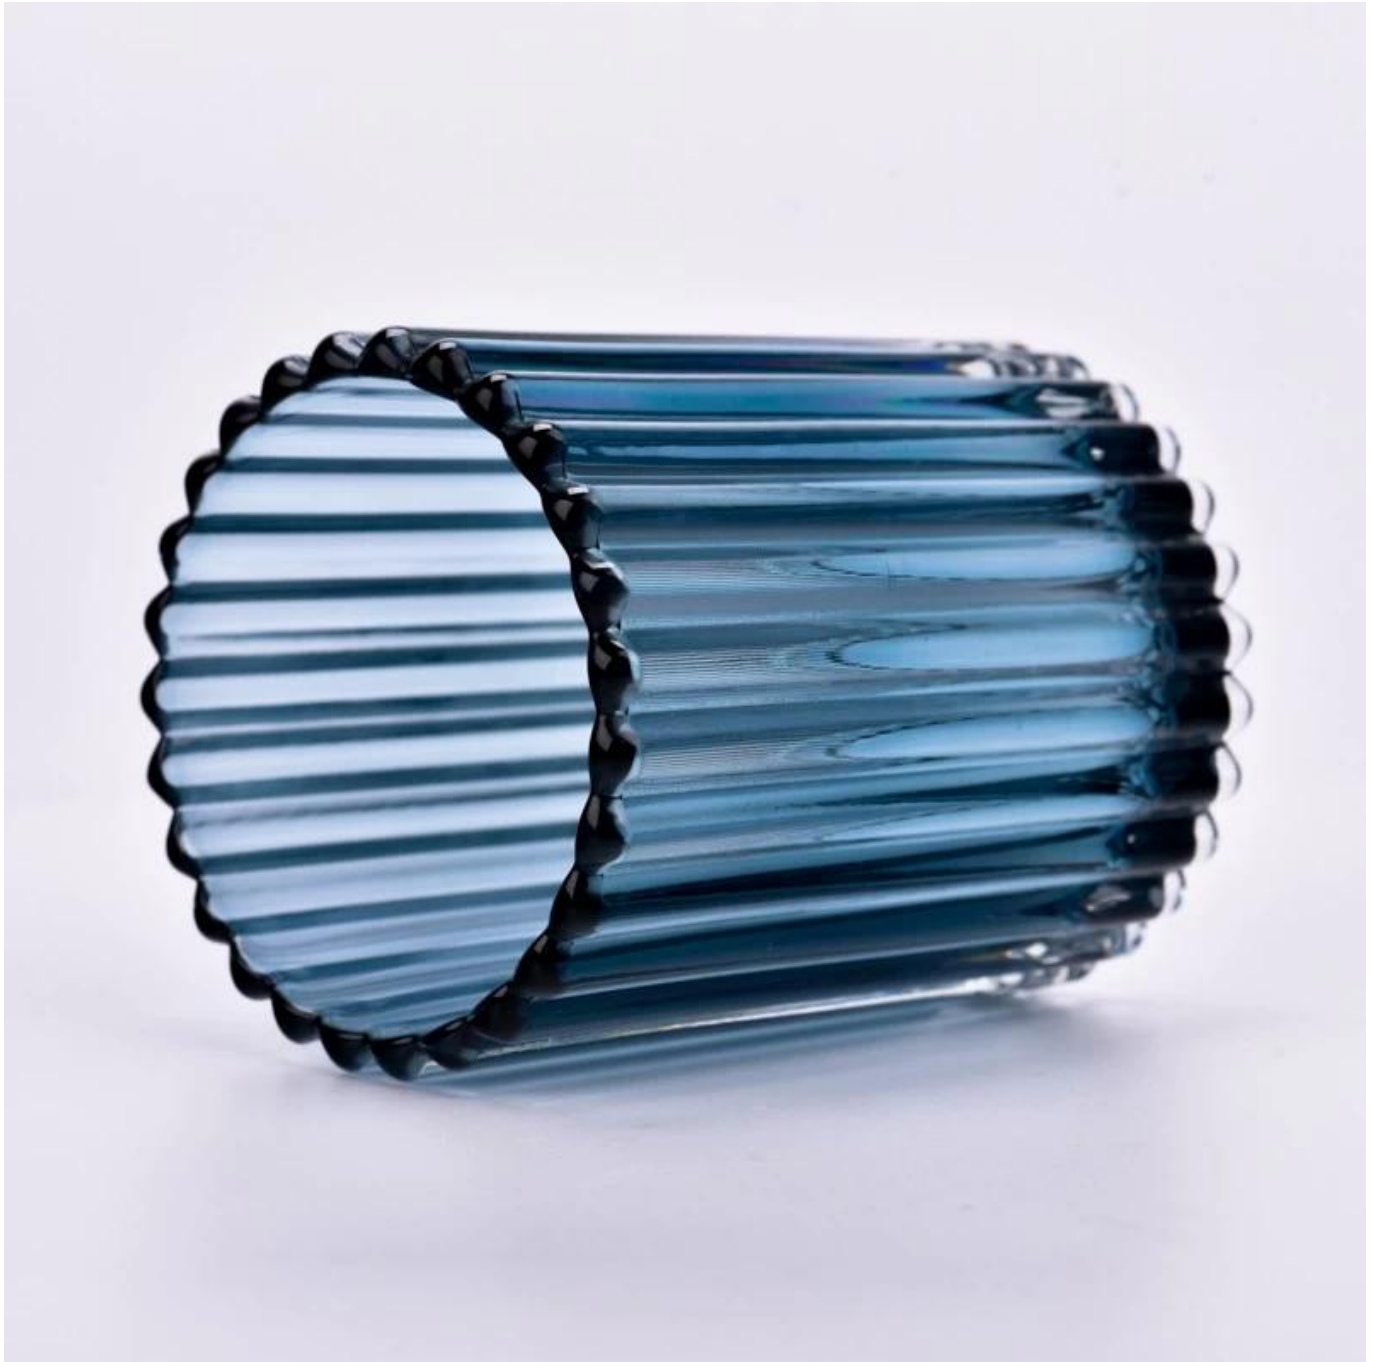

Wide range of application