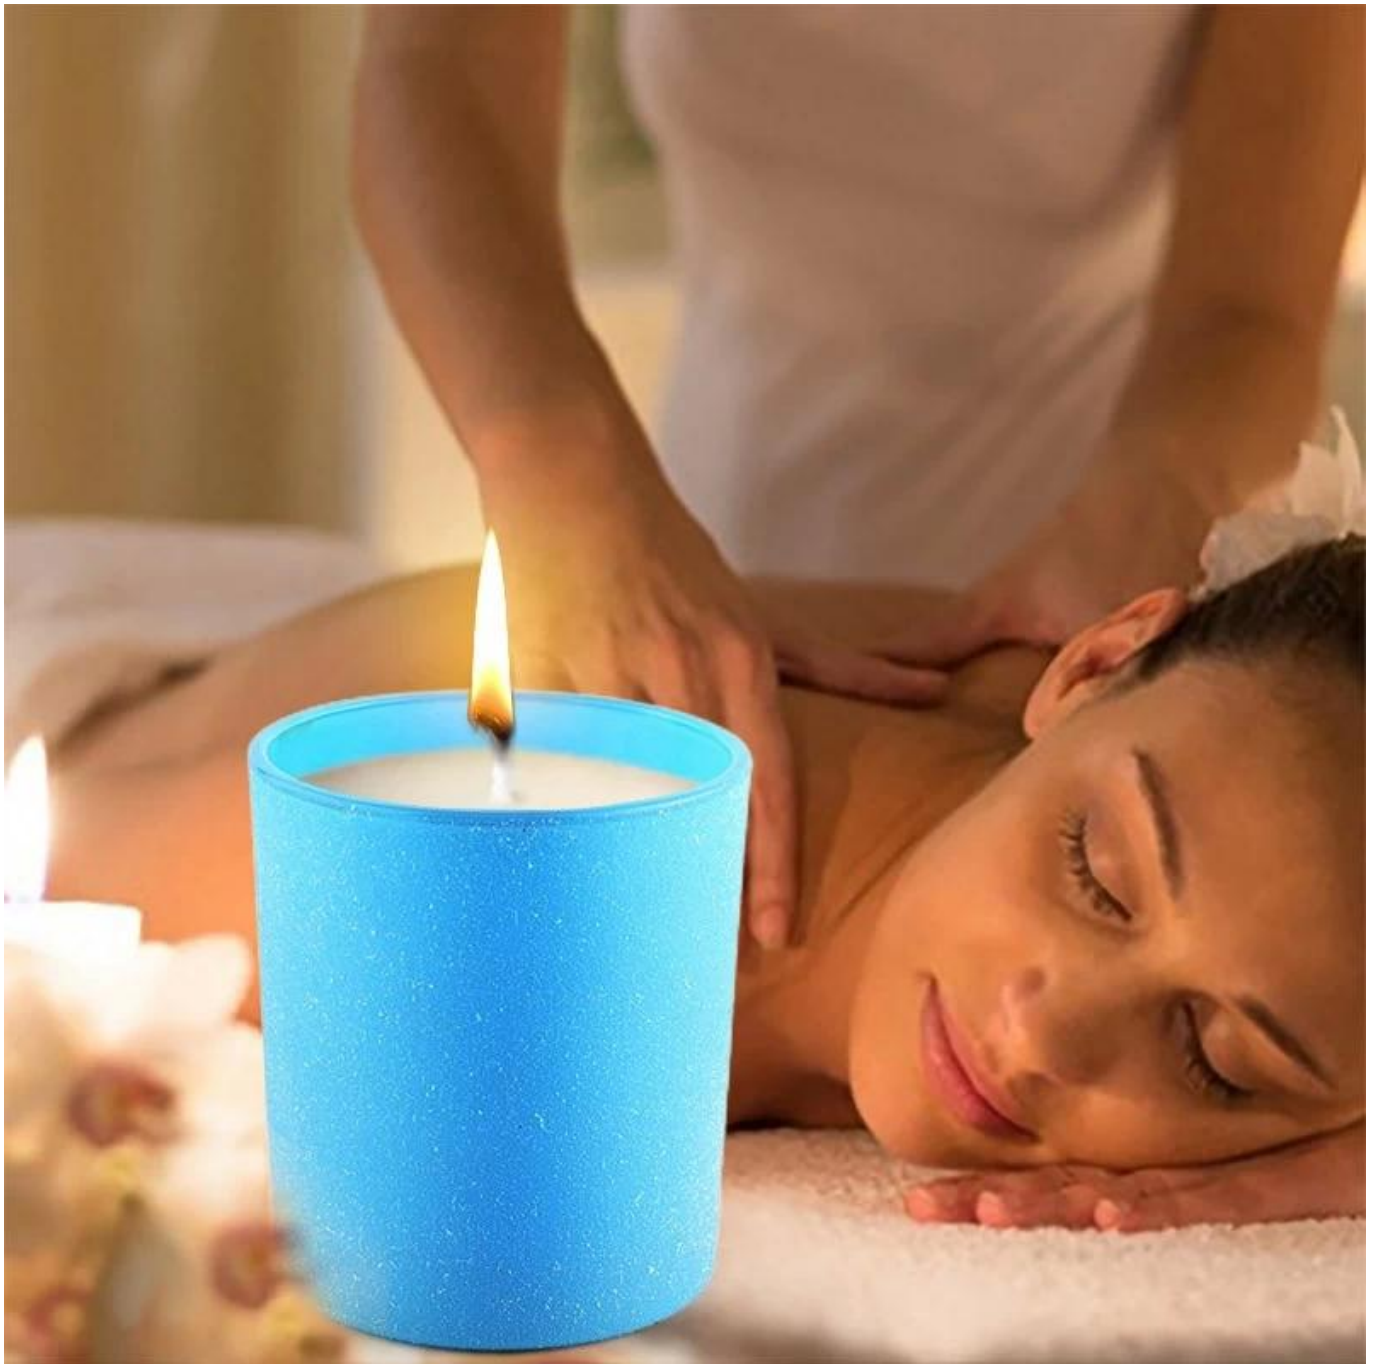

Sunny Glassware for Wedding Centerpieces & Home Decor

Votives add romance and warmth to any table setting. So, don't overlook the glass candle holders when decorating for your party. Consider your dessert table, gift table, dinner tables, appetizer table, and your bar area. Forget those plain glass votive holders... these votive candle holders are beautiful and wallet-friendly. The best part is you can take them home as a Party Favor!