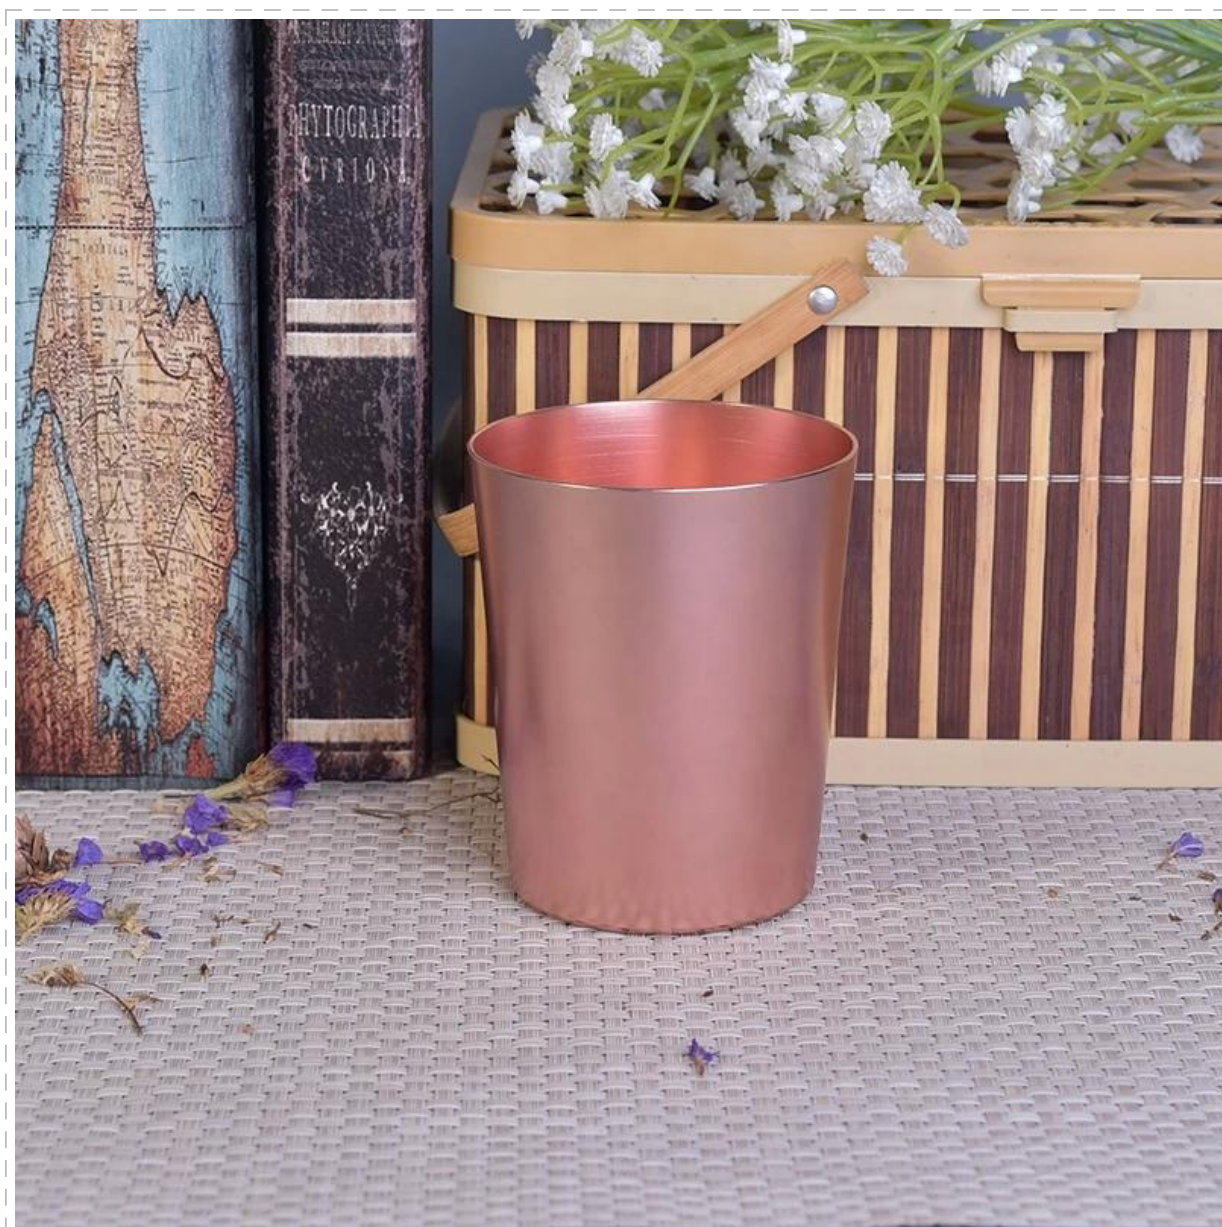

Cylinder Pink Metal Candle Jars Metal Container for Wedding Decor in bulk

Fast Quantity and Launched Speed
speed can be compared with Zara

Award-winning Design Team
won the trust of upscale brands

Product Description

Product Name	Cylinder Pink Metal Candle Jars Metal Container for Wedding Decor in bulk
Sample time	1. 5 days if at exist shaped and size of glass 2. 15 days if need new shape or size of glass
Measure(mm)	Top dia: 79mm Bottom dia: 62mm Height: 95mm Weight: 49g Capacity: 334ml
Packing	Normal packing, Individual gift box, PVC box, window box, color box, white box, etc
Delivery time	Within 35 days after the sample and order confirmed
Payment term	30% deposit by T/T in advance and the balance against the copy of B/L
Shipment	By sea, by air, by Express and your shipping agent is acceptable
Usage Occasion	Home decor, Wedding Decoration, Wedding Favors, Decoration enhancement,