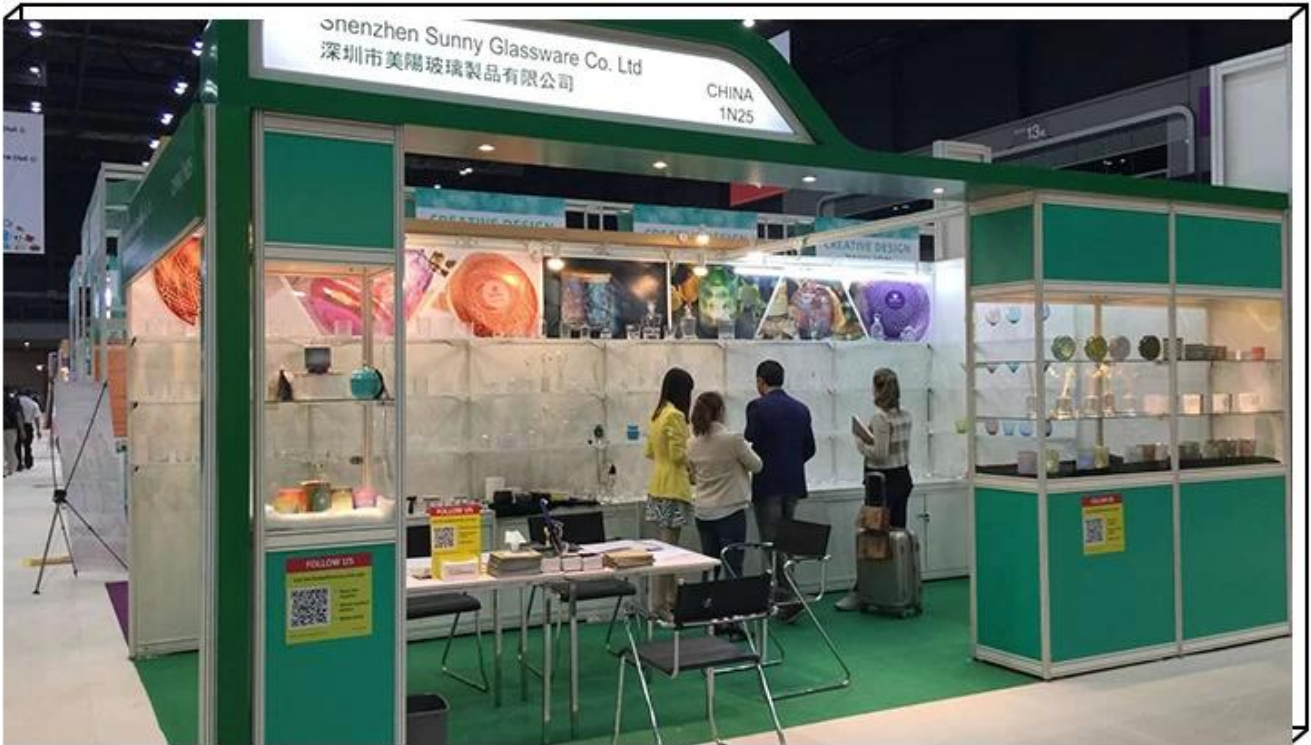

Factory

FACTORY

There are about 20000 square meters in our factory which was built in 1992 year;
Superior quality and high efficiency can be guaranteed.

Exhibition

EXHIBITION

Certifications

CERTIFICATES

FAQ