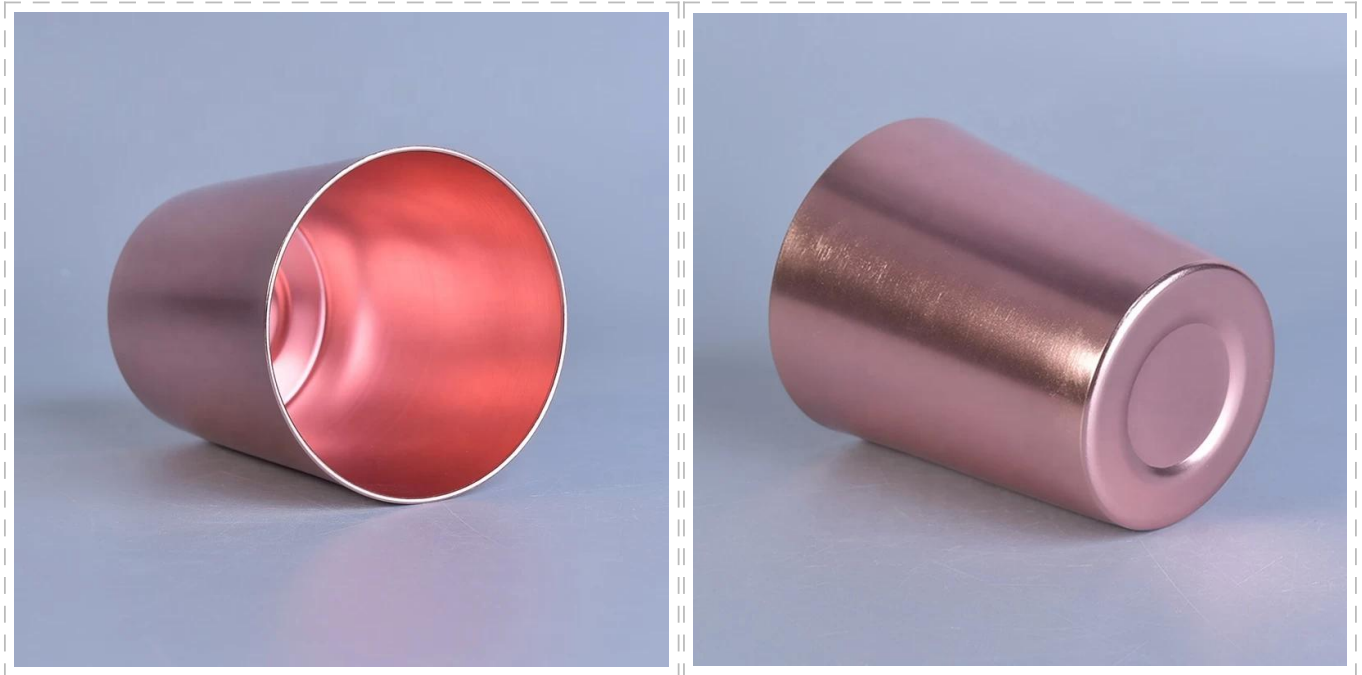

Cylinder Pink Metal Candle Jars Metal Container for Wedding Decor in bulk

Fast Quantity and Launched Speed
speed can be compared with Zara

Award-winning Design Team
won the trust of upscale brands

Product Description

Product Name	Cylinder Pink Metal Candle Jars Metal Container for Wedding Decor in bulk
Sample time	1. 5 days if at exist shaped and size of glass 2. 15 days if need new shape or size of glass
Measure(mm)	Top dia: 79mm Bottom dia: 62mm Height: 95mm Weight: 49g Capacity: 334ml
Packing	Normal packing, Individual gift box, PVC box, window box, color box, white box, etc
Delivery time	Within 35 days after the sample and order confirmed
Payment term	30% deposit by T/T in advance and the balance against the copy of B/L
Shipment	By sea, by air, by Express and your shipping agent is acceptable
Usage Occasion	Home decor, Wedding Decoration, Wedding Favors, Decoration enhancement,