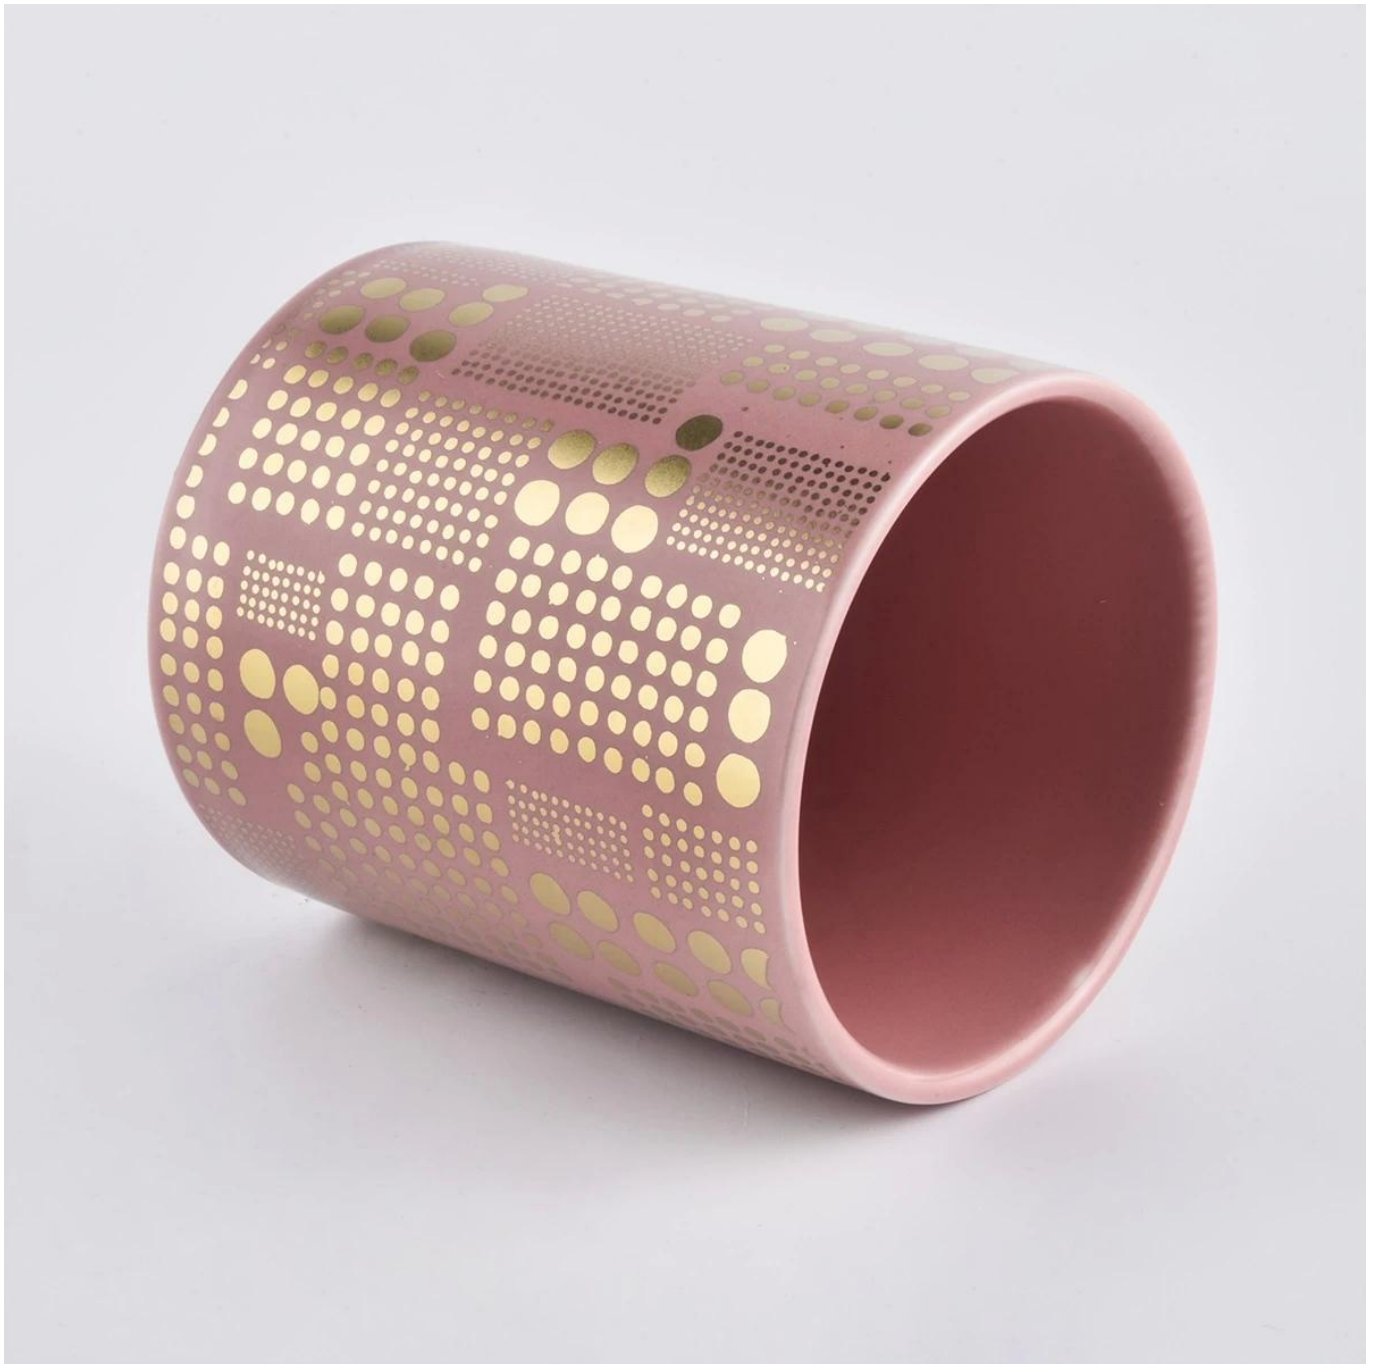

Product Description

#### Specification

Product name 8oz 10oz China eco-friendly cylinder pink printed candle ceramic holder

Packing Normal packing,Individual gift box, PVC box, window box, color box, white box, etc

Delivery time Within 35 days after the sample and order confirmed