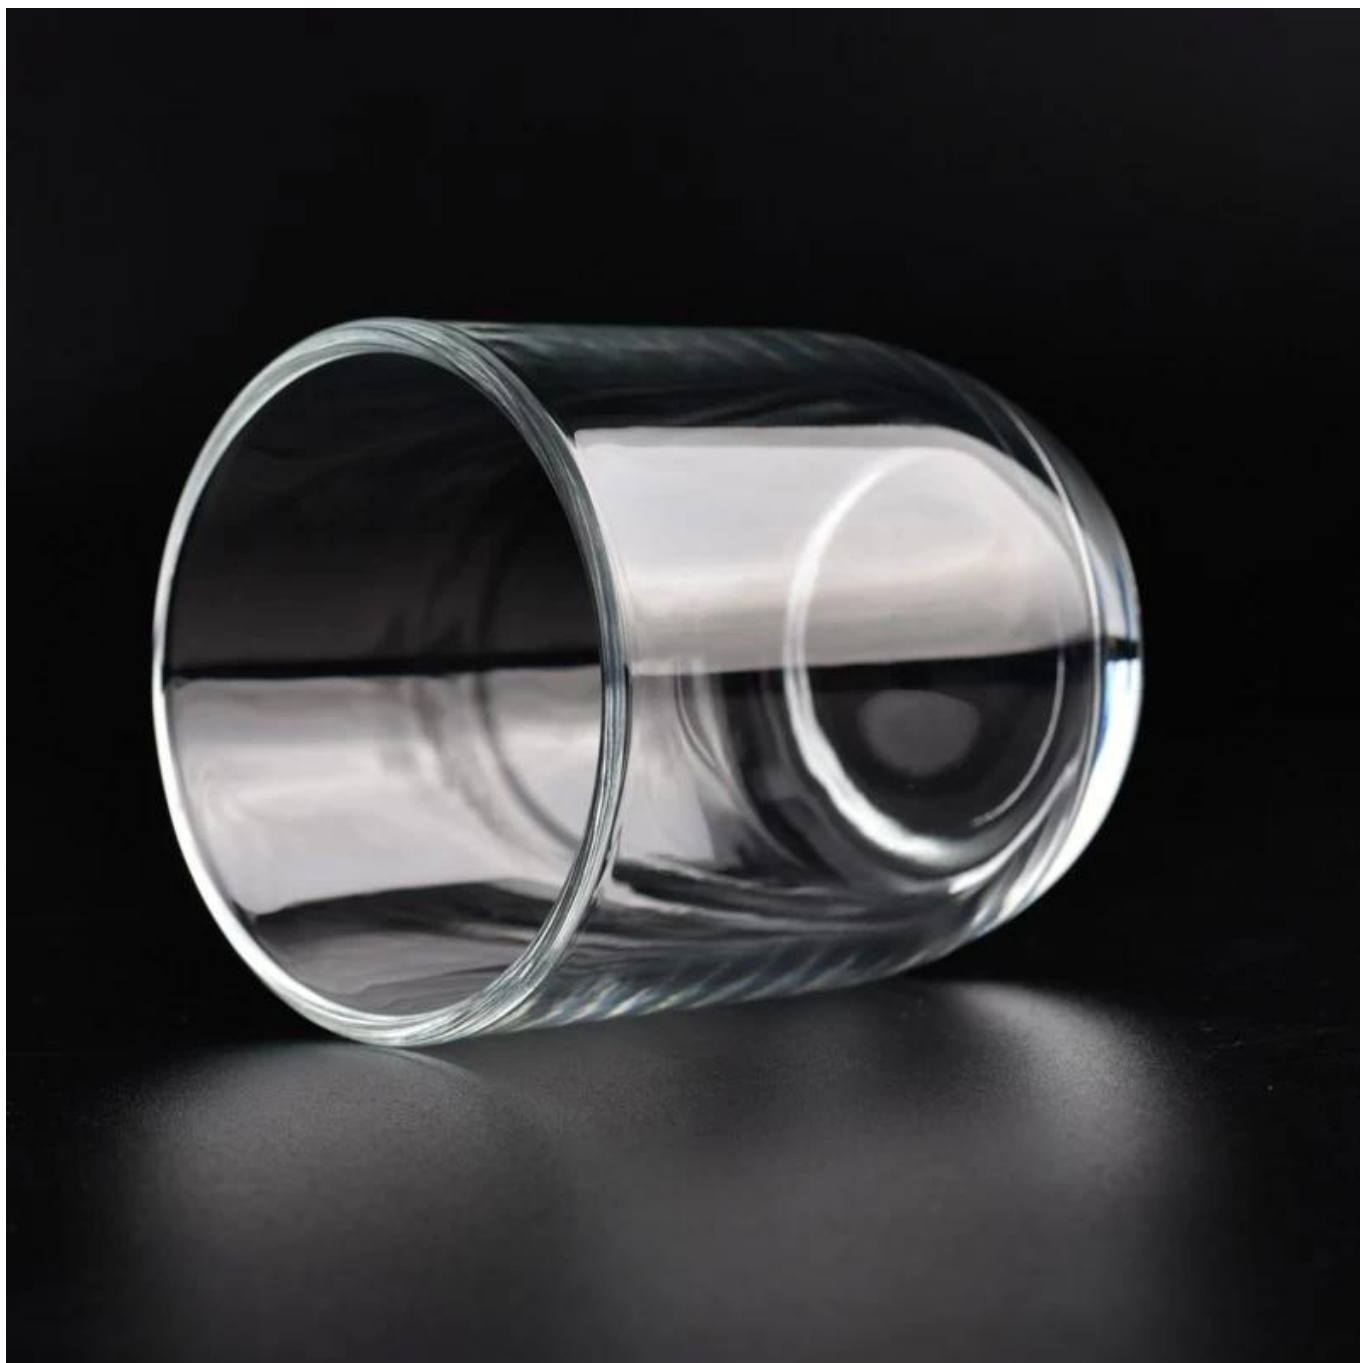

This decorative candle jar is the perfect gift for friendship and makes a elegance high-end gift for your loved ones. Everyone will appreciate the craftsmanship quality of this exquisite [glass candle jar](#).